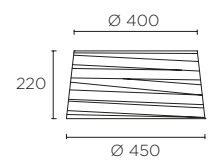

MECANO

NEW

BY LLUSCÀ & SANTOLARIA

13130 + PAN
1 X E-26 MAX. 100W

□ 16103
■ 16150

81 - 21