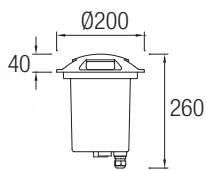

XENA

10353 ■

10354 ■

E-26 max. 20W / max. L=175mm
Fluorescent **40-80°C**

E-26 20W

XENA

10842 ■

10843 ■

12 LED 1W 4000K 128lm **<40°C**

LED 1W