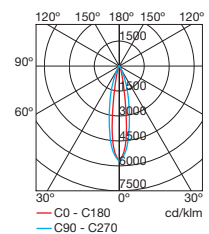

ARENAS SHOPPING CENTER. BARCELONA, SPAIN.

TRON

11604

14 LED CREE 24W 4000K 2000lm

LED 24W 4000K

LED 24W 3000K

TRON

11604-RGB