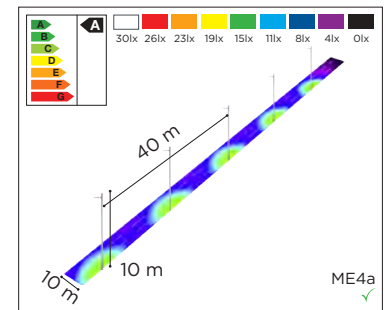

SCAN-RAY

NEW

LED 120W 4000K
ULOR INST = 0,77%

LED LUMILED			4000K
120W	36 LED	12.868 lm	17101-01

SCAN-RAY

NEW

LED 180W 4000K
ULOR INST = 0,77%

LED LUMILED			4000K
180W	54 LED	18.231 lm	17101-02

Protección sobretensiones 10kA.