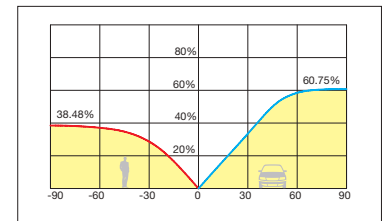

Protección sobretensiones 10kA.