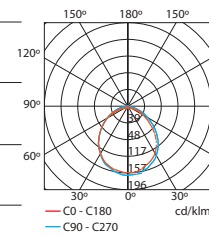

AQUA

11668-RGB ☐

3 LED CREE **RGBEASY+** 7,5W 240lm <40°C

AQUA

11670-RGB ☐

9 LED CREE **RGBEASY+** 14W 490lm <40°C

LED 14W

AQUA

11668 ☐

3 LED PHILIPS 6W 4000K 567lm <40°C

LED 6W

AQUA

11670 ☐

9 LED PHILIPS 18W 4000K 1701lm <40°C

LED 18W