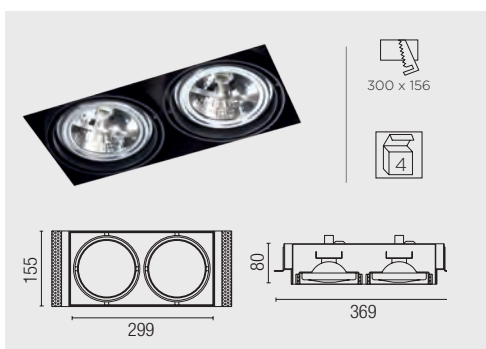

QR-111 / AR-111 LED

G53	11282-BL (S)	☐	2 x max.100W			9-14
	11282 (S)	☒