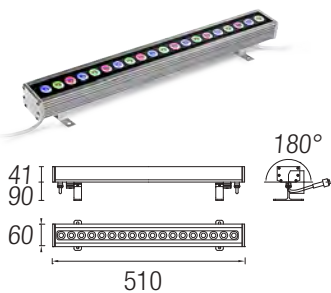

TRON

11604-RGB

18 LED CREE 30W 1250lm RGB