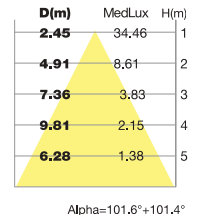

AQUA

11668-RGB ☐

3 LED CREE **RGBEASY+** 7,5W 240lm <40°C

AQUA

11670-RGB ☐

9 LED CREE **RGBEASY+** 14W 490lm <40°C

LED 14W

AQUA

11668 ☐

3 LED PHILIPS 6W 4000K 567lm <40°C

LED 6W

AQUA

11670 ☐

9 LED PHILIPS 18W 4000K 1701lm <40°C

LED 18W