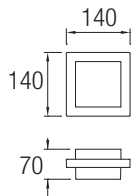

KÖSSEL

10486 ■

2 x E-26 max. 18W / max. L=160mm Ø=50mm
Fluorescent

2 x E-26 18W

JEP

11657 ■

25 LED 3,5W 3000K 370lm

LED 3,5W

MARK

10312 ■

2 x E-26 max. 60W / max. L= 167mm Ø=50mm
Halogen - Fluorescent

2 x E-26 23W