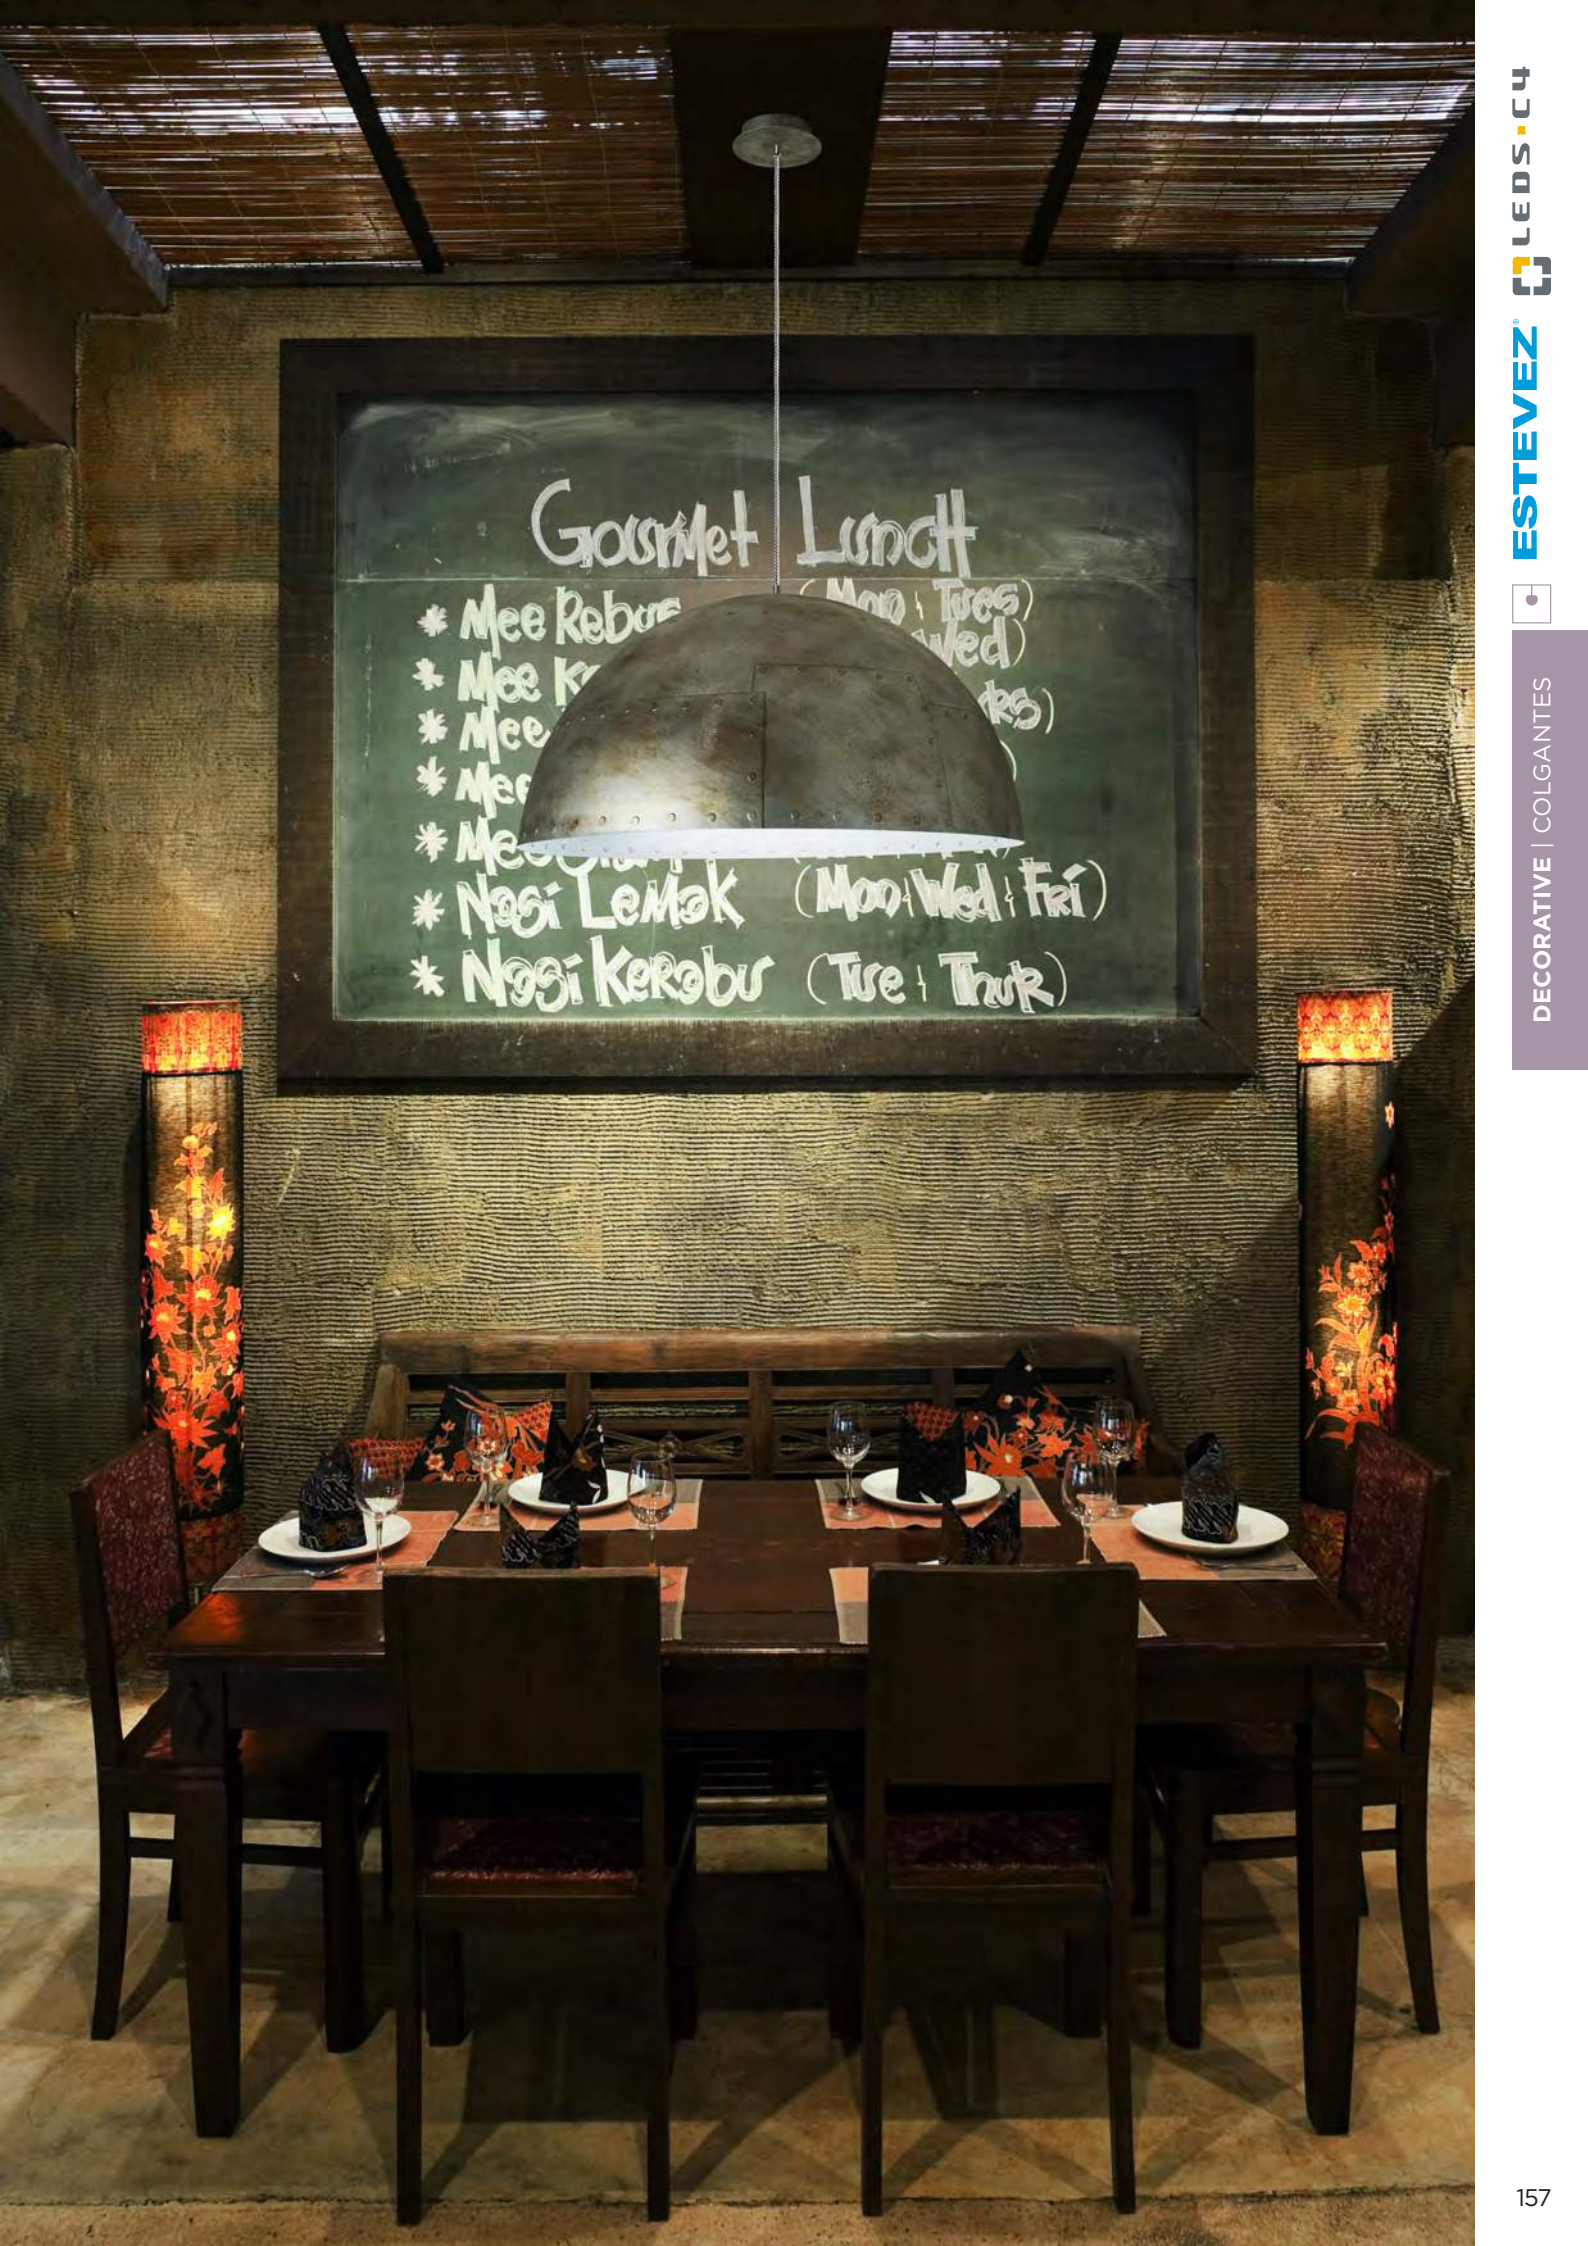

Gourmet Lunch

- Mee Rebus (Mon, Tues)
- Mee K (Wed)
- Mee (Thurs)
- Mee (Fri)
- Mee (Sat)
- Nasi Lemak (Mon, Wed, Fri)
- Nasi Kerabu (Tue, Thurs)