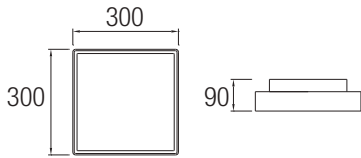

KÖSSEL

10486 ■

2 x E-26 max. 18W / max. L=160mm Ø=50mm
Fluorescent

2 x E-26 18W

JEP

11657 ■

25 LED 3,5W 3000K 370lm

LED 3,5W

MARK

10312 ■

2 x E-26 max. 60W / max. L= 167mm Ø=50mm
Halogen - Fluorescent

2 x E-26 23W