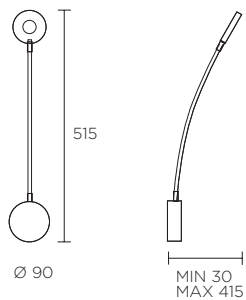

BED

10828
 LED CREE 3W
 182 lm | 3000 K

10829
 LED CREE 3W
 182 lm | 3000 K

LLIT

10520
LED 2,5W
242 lm | 6000 K

81

BOOK

10833
LED CREE 3W
182 lm | 3000 K