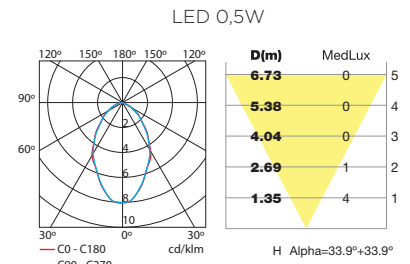

GEA

10547

6 LED 0,5W 4000K 48lm <40°C

54	AL ANOD	GLA MAT DIF	IP 67	IK 05
	12 VAC P.303		12 VDC P.302