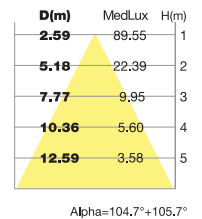

AQUA

11668-RGB ☐

3 LED CREE **RGBEASY+** 7,5W 240lm <40°C

AQUA

11670-RGB ☐

9 LED CREE **RGBEASY+** 14W 490lm <40°C

LED 14W

AQUA

11668 ☐

3 LED PHILIPS 6W 4000K 567lm <40°C

LED 6W

AQUA

11670 ☐

9 LED PHILIPS 18W 4000K 1701lm <40°C

LED 18W