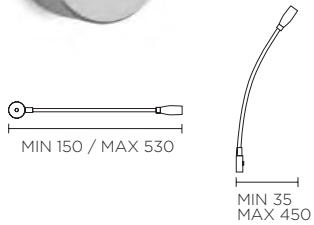

BED

10828
LED CREE 3W
182 lm | 3000 K