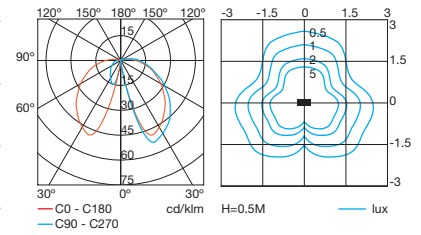

E-26 max. 100W / max. L=167mm Ø=51mm
Halogen - Fluorescent

E-26 30W

HELION

11684 ■

LED BRIDGELUX 6,7W 3000K 640lm

LED 6,7W

MARK

10319 ■