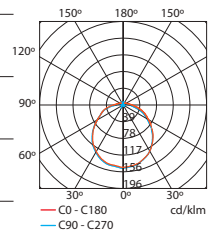

AQUA

11668-RGB ☐

3 LED CREE **RGBEASY+** 7,5W 240lm <40°C

AQUA

11670-RGB ☐

9 LED CREE **RGBEASY+** 14W 490lm <40°C

LED 14W

AQUA

11668 ☐

3 LED PHILIPS 6W 4000K 567lm <40°C

LED 6W

AQUA

11670 ☐

9 LED PHILIPS 18W 4000K 1701lm <40°C

LED 18W