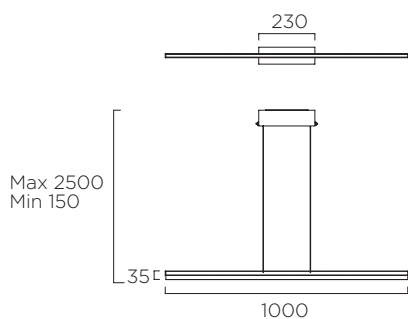

LED CREE 27,5W (DOWN) 2640 lm | 3000 K
LED CREE 12,5W (UP) 1200 lm | 3000K

14

13168

LED CREE 4W
3000K | 324 lm

14

CIRC

NEW

BY JOSEP PATSÍ