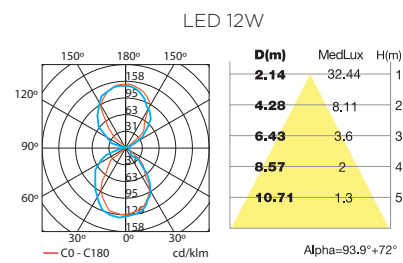

18 LED CREE 30W 1250lm RGB

WILSON

11642 ■

6 LED CREE 6W 3000K 564lm

WILSON

11643 ■

12 LED CREE 12W 3000K 1128lm

CLOUS