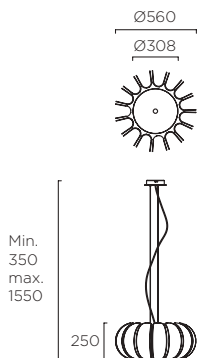

NEW

BY JOSEP PATSÍ

13171

1 X E-26 MAX. 100W

13172

1 X E-26 MAX. 100W

BLOMMA

BY WIS DESIGN