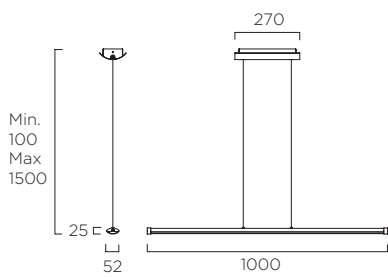

LEDAGGIO

BY JOSEP PATSÍ

21