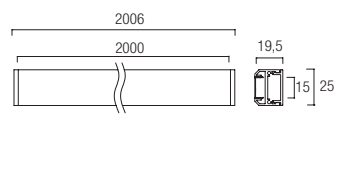

LED

15183	3000K	140W	120 LED/m	 <small>P.298</small>
--------------	-------	------	-----------	---

LINEAL

54  	 	
---	--	---

	
L=2000 mm	L=2000 mm
+	
Difusor transparente	Difusor matizado

-	11190	16110
---	--------------	--------------