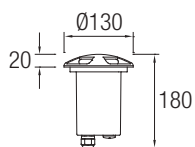

XENA

10353 ■

10354 ■

E-26 max. 20W / max. L=175mm
Fluorescent **40-80°C**

E-26 20W

XENA

10842 ■

10843 ■

12 LED 1W 4000K 128lm **<40°C**

LED 1W