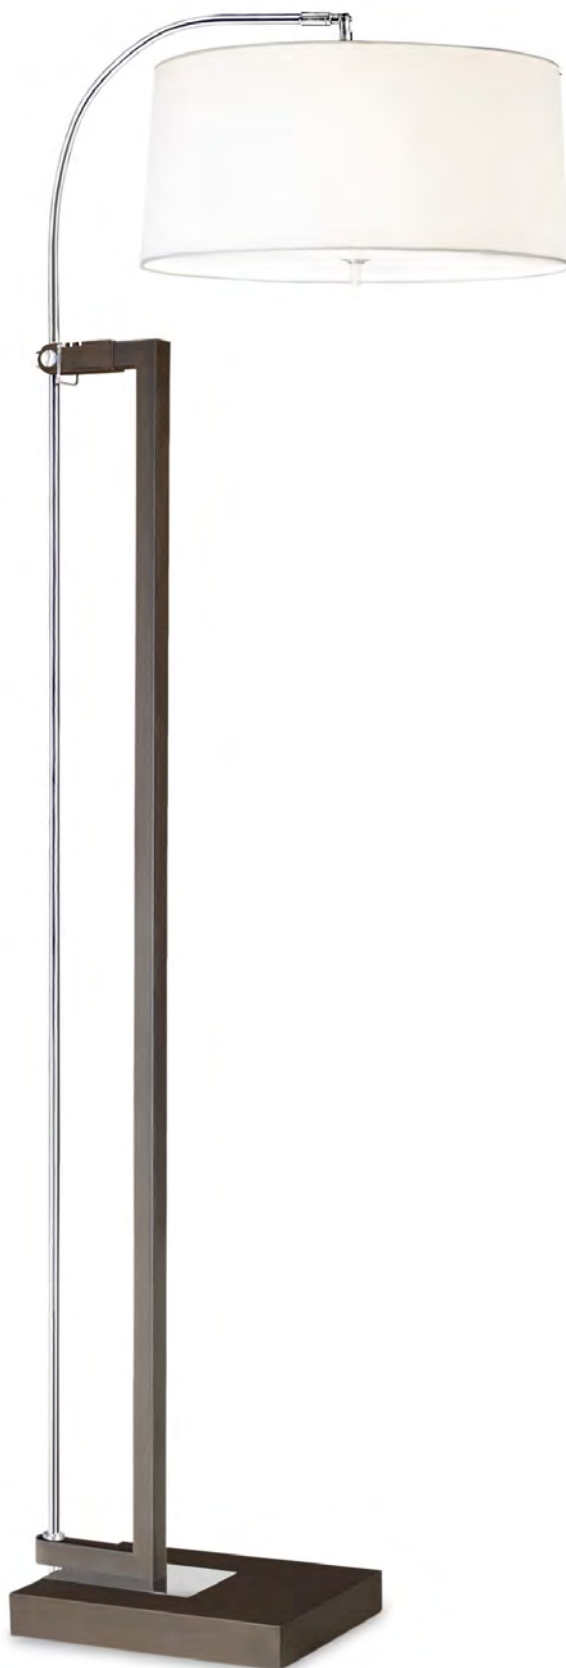

NEW

BY RAMÓN VALLS

13147

1 X E-26 MAX. 150W
RECOMENDED E-26 PAR 30 MAX.75W

EXTEND

BY MANEL LLUSCÀ

ON / OFF DIMMER

10428 | 10420