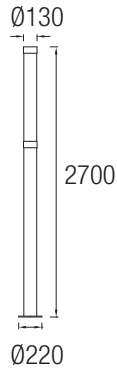

34	AL PUR	PC OPAL DIF	IP 65
E	LETARON	100V 240V	50-60 Hz
81			
LED		3000K	
48W	768 LED	4.572 lm	17104-01
LED		4000K	
48W	768 LED	5.080 lm	17105-01