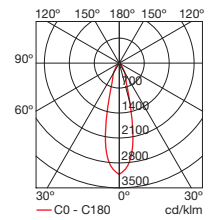

ARENAS SHOPPING CENTER. BARCELONA, SPAIN.

TRON

11604

14 LED CREE 24W 4000K 2000lm

LED 24W 4000K

LED 24W 3000K

TRON

11604-RGB