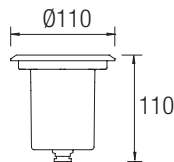

AQUA NEW

14112

3 LED LG 6W 4000K 663lm

CA INOX AISI 316 GLA HARD DIF IP 68 1m

~~12 VAC~~ P.303 ~~12 VDC~~ P.302