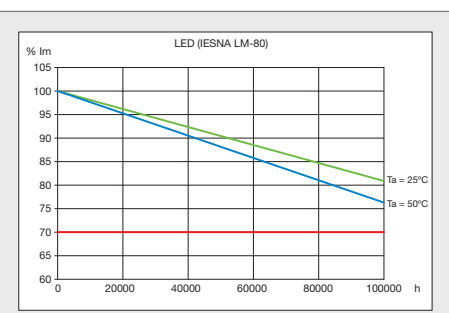

Protección sobretensiones 10kA.