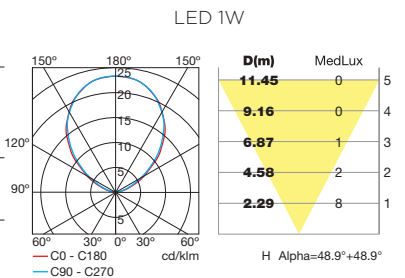

AQUA

11672

LED CREE 1W 350mA 107lm / 3W 700mA 184lm
4000K **<40°C**

14 PC GLA HARD DIF IP 68 1m IK 10

~~B~~ P.296 max. 700mA