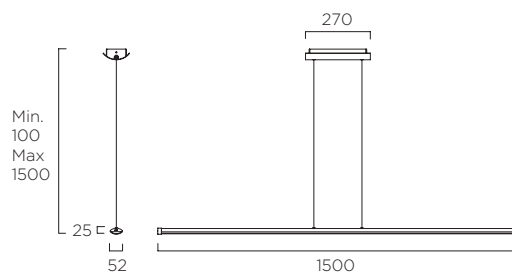

LEDAGGIO

BY JOSEP PATSÍ

21