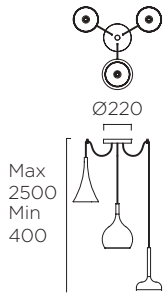

SIXTIES

NEW

BY JOSEP PATSÍ

13165
LED CREE 26,1W
1.944 lm | 3000K