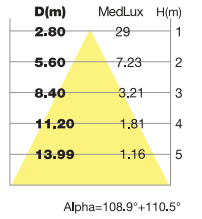

AQUA

11668-RGB ☐

3 LED CREE **RGBEASY+** 7,5W 240lm <40°C

AQUA

11670-RGB ☐

9 LED CREE **RGBEASY+** 14W 490lm <40°C

LED 14W

AQUA

11668 ☐

3 LED PHILIPS 6W 4000K 567lm <40°C

LED 6W

AQUA

11670 ☐

9 LED PHILIPS 18W 4000K 1701lm <40°C

LED 18W