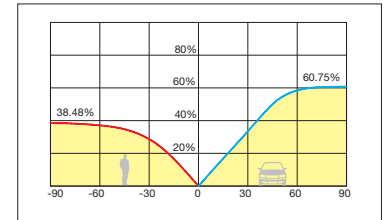

LED LG		4000K	
55,5W	24 LED	6.468lm	17102-01

16152
(URBAN)

SCAN-RAY

NEW

LED 120W 4000K
ULOR INST = 0,77%

LED LUMILED			4000K
120W	36 LED	12.868 lm	17101-01

SCAN-RAY

NEW