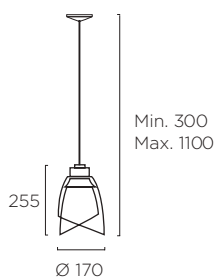

TWINS

BY BENEDITO DESIGN