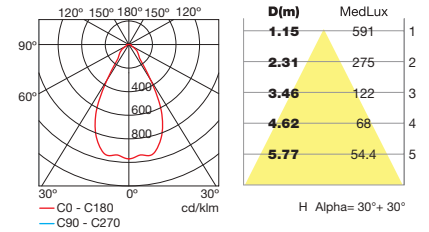

AQUA

10074

GU5.3 max. 50W / max. L= 55mm
Halogen - Fluorescent

GU5.3 50W