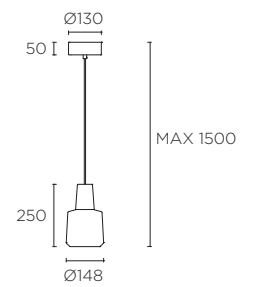

KHOI NEW

BY NAHTRANG DISSENY

□   ■
13122 | 13123
LED CREE 19,5W
1550 lm | 3000 K

CS 14

								100-240V 50-60HZ