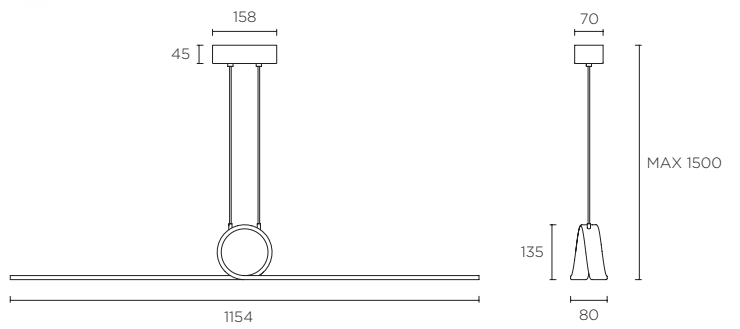

CURL

NEW

BY MANEL LLUSCÀ