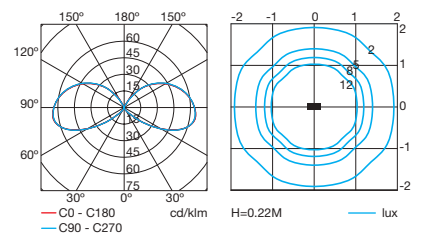

MARK

10319 ■

E-26 max. 100W / max. L=185mm
Halogen - Fluorescent

E-26 18W