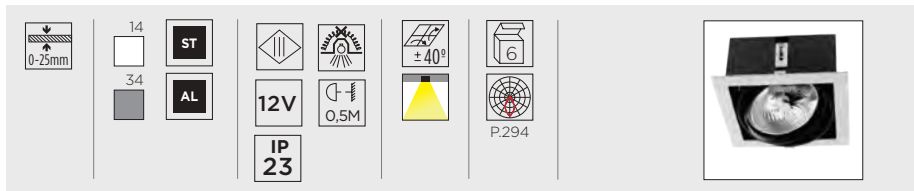

MULTIDIR

QR-111 / AR-111 LED

G53	10092-BL (S)	☐	max. 100W		
	10092 (S)	☐