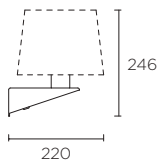

GLOSS

NEW

BY MANEL LLUSCÀ