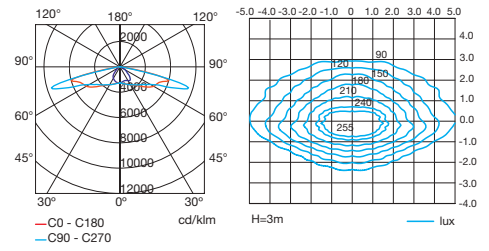

LED LG		4000K	
55,5W	24 LED	6.468lm	17102-01

16152
(URBAN)

SCAN-RAY

NEW

LED 120W 4000K
ULOR INST = 0,77%

LED LUMILED			4000K
120W	36 LED	12.868 lm	17101-01

SCAN-RAY

NEW