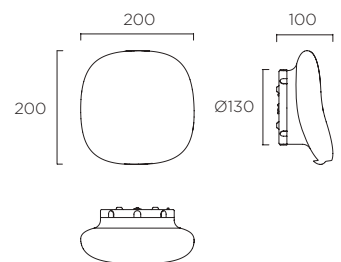

NEW

13166
LED 4,3W
413 lm | 3000K

10125 (S)
1 X G9 MAX. 9W FLUORESCENT
1 X G9 MAX. 60W HALOGEN