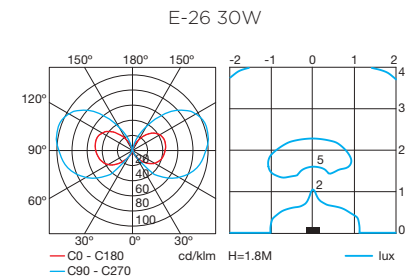

HEBE

10334 ■

E-26 max. 100W / max. L=167mm
Halogen - Fluorescent