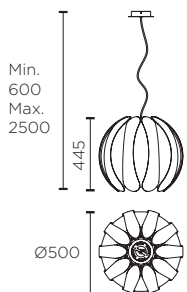

ANGIE

NEW

BY JOSEP PATSÍ

13171

1 X E-26 MAX. 100W

13172

1 X E-26 MAX. 100W