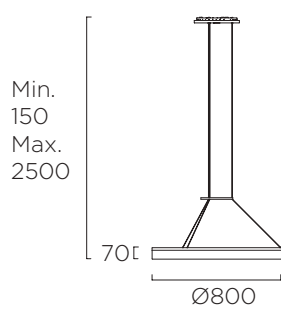

13149
LED 31W
2976 lm | 3000K