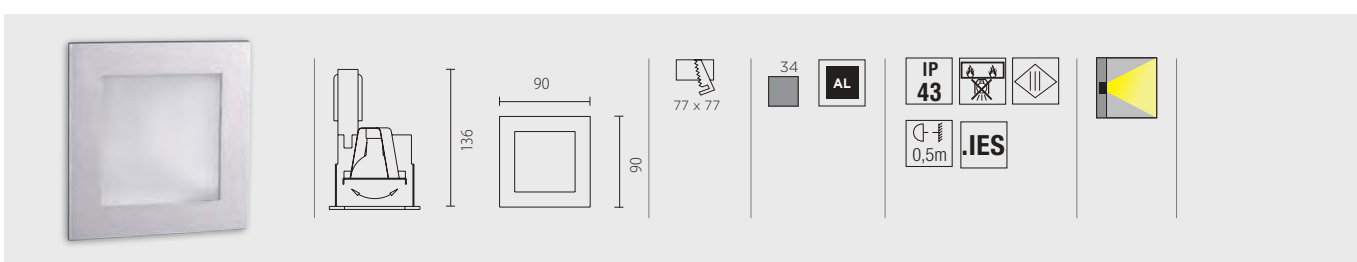

LED

	10542		max. 170lm	3000K		max. 700mA	max. 2,2W	
	10812							

LED 3000K 2,2W