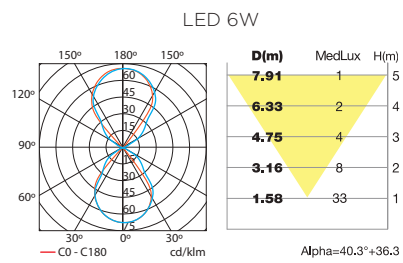

6 LED CREE 6W 3000K 564lm