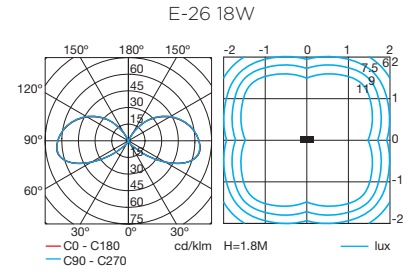

E-26 max. 23W / max. L=140mm
Fluorescent

MARK

10306 ■

E-26 max. 100W / max. L=150mm
Halogen - Fluorescent - LED

CIRI

10368 ■

E-26 max. 100W / max. L=155mm
Halogen - Fluorescent

HEBE