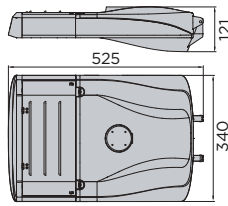

SCAN-RAY

NEW