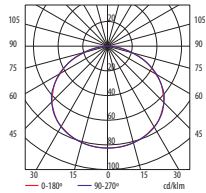

LED

11626-RGB	RGB	72W	60 LED/m	
11626	6000K	48W	120 LED/m	

LED RGB 72W