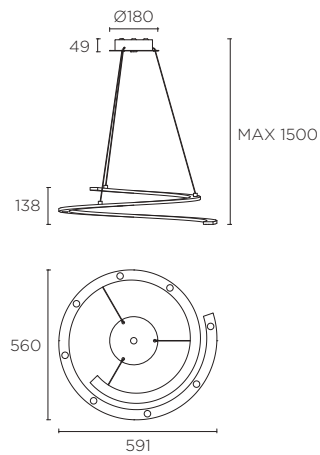

CURL

NEW

BY LLUSCÀ & SANTOLARIA

13117

LED CREE 24W
1296 lm | 3000 K

14

CURL

NEW