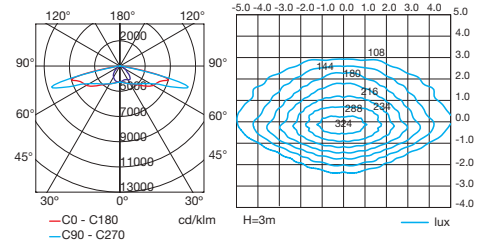

LED 180W 4000K
ULOR INST = 0,77%

LED LUMILED			4000K
180W	54 LED	18.231 lm	17101-02