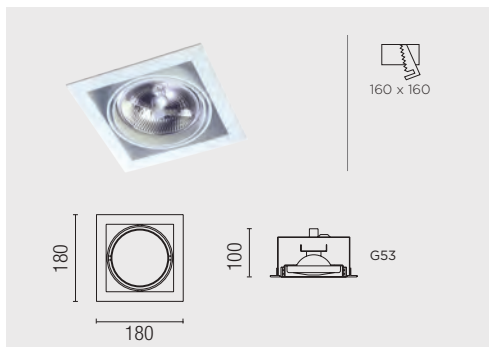

MULTIDIR

QR-111 / AR-111 LED

G53	10092-BL (S)	☐	max. 100W		
	10092 (S)	☐