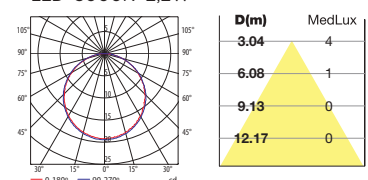

LED

	10542		max. 170lm	3000K		max. 700mA	max. 2,2W	
	10812							

LED 3000K 2,2W