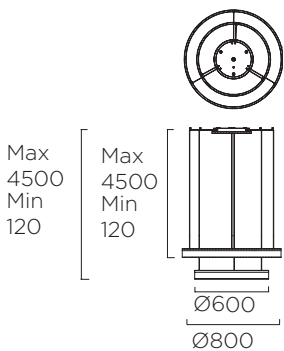

CIRC

NEW

BY JOSEP PATSÍ

16109
Controlador con mando a distancia para versiones estándar.

14