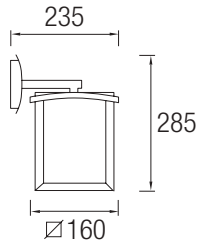

MARK

10306 ■

E-26 max. 100W / max. L=150mm
Halogen - Fluorescent - LED