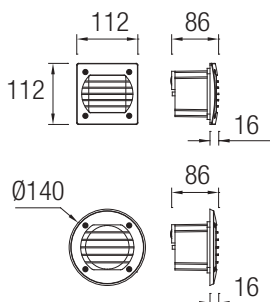

MICENAS

10527 (S)

14 LED 1,5W 6500K 154lm

34	AL INJ	PC TRAN DIF	IP 65	IK 10	RF 850°C
E	127V	60 Hz			
INCL	97	40			

LED 1,5W