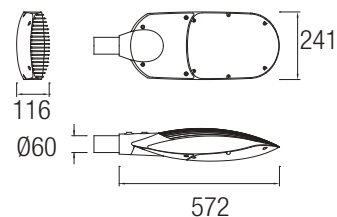

E-26 max. 150W
Halogen - Fluorescent

CISNE

10351

E-26 max. 150W
Halogen - Fluorescent

CISNE

10352

E-26 max. 100W
Halogen - Fluorescent

URBAN