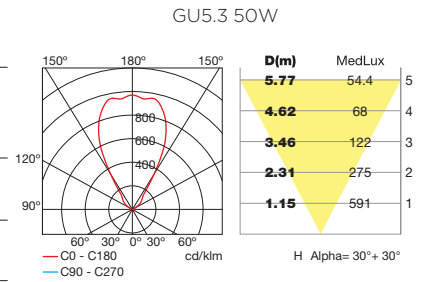

AQUA

10073

GU5.3 max. 50W / max. L=60mm
Halogen **>80°C**

CA INOX AISI 316 GLA HARD DIF IP 68 1m IK 08

~~12 VAC~~ P.303