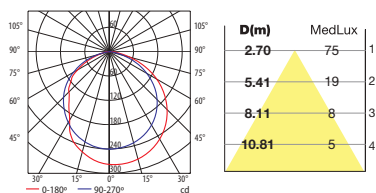

LED

11607	3000K-6000K	48W	60 LED/m	

LED 3000K-6000K 48W

11609	12/24VDC 120/240W
Controlador