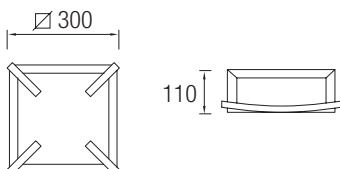

KÖSSEL

10486 ■

2 x E-26 max. 18W / max. L=160mm Ø=50mm
Fluorescent

2 x E-26 18W

JEP

11657 ■

25 LED 3,5W 3000K 370lm

LED 3,5W

MARK

10312 ■

2 x E-26 max. 60W / max. L= 167mm Ø=50mm
Halogen - Fluorescent

2 x E-26 23W