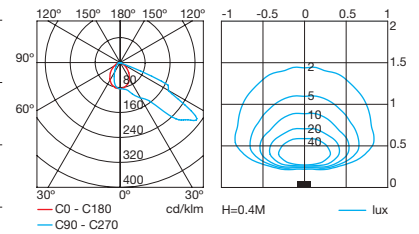

MICENAS

10525 ■

18 LED 2W 4000K 198lm

34	AL INJ	PC TRAN DIF	IP 65	IK 10
E	127V	60 Hz		
INCL	FILTER 3000K	5	20	

LED 2W