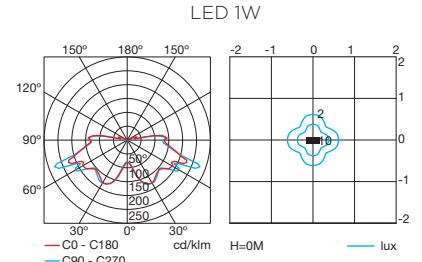

GEA

10524

LED 1W 4000K 80lm <40°C

54	AL ANOD	PC TRAN DIF	IP 67	IK 10
	P.301	max. 350mA