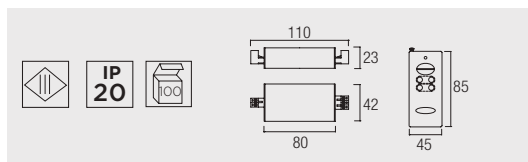

LED

11607	3000K-6000K	48W	60 LED/m	

LED 3000K-6000K 48W

11609	12/24VDC 120/240W
Controlador