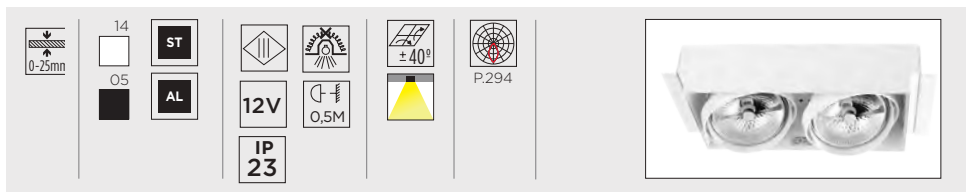

MULTIDIR TRIMLESS

QR-111 / AR-111 LED

G53	11281-BL (S)	☐	max. 100W			9-14
	11281 (S)	☒