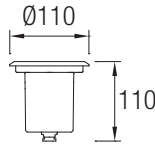

GEA

10523

LED 1W 350mA
Neutral White 4000K 107lm **<40°C**

54 AL ANOD GLA TRAN DIF IP 68 1m IK 05

~~P.303~~ 2,5 m included