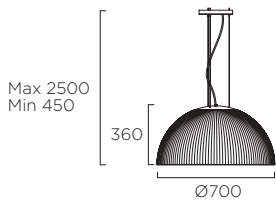

AURA

NEW

BY JOSEP PATSÍ

13145

LED 40W 3000K 3840 lm
LED 10W RGB

14