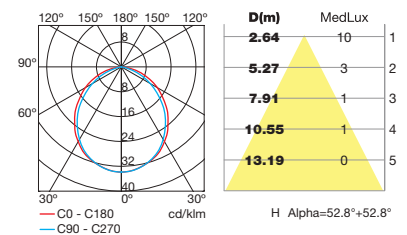

BASIC NEW

14108 ■

20 LED 1,5W 3000K 142lm

05	PC	ABS	PC MAT DIF	IP 65
E	110V 240V	50-60 Hz		
INCL	39	18		

LED 1,5W 4000K