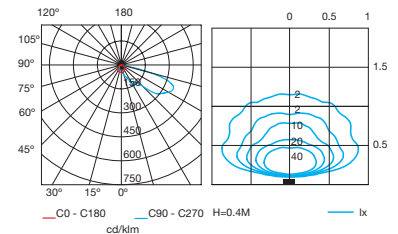

MICENAS

10527 (S)

14 LED 1,5W 6500K 154lm

34	AL INJ	PC TRAN DIF	IP 65	IK 10	RF 850°C
E	127V	60 Hz			
INCL	97	40			

LED 1,5W