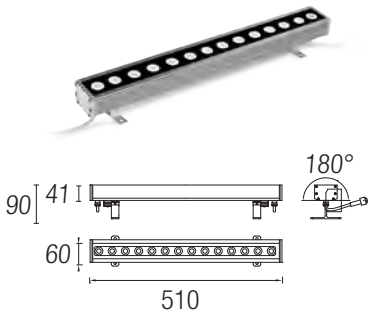

TRON

11604

14 LED CREE 24W 4000K 2000lm

LED 24W 4000K

LED 24W 3000K

TRON

11604-RGB

18 LED CREE 30W 1250lm RGB