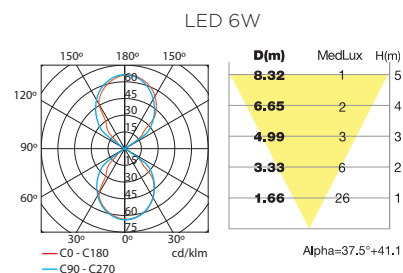

18 LED CREE 30W 1250lm RGB

WILSON

11642 ■

6 LED CREE 6W 3000K 564lm

WILSON

11643 ■

12 LED CREE 12W 3000K 1128lm

CLOUS