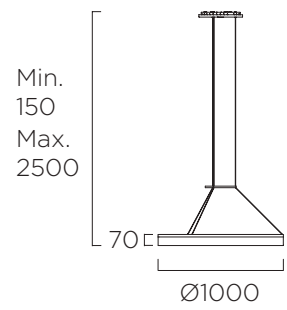

CIRC

NEW

BY JOSEP PATSÍ

16109
Controlador con
mando a distancia
para versiones
estándar.

13148
LED 22W
2112 lm | 3000K

13149
LED 31W
2976 lm | 3000K

13150
LED 36W
3456 lm | 3000K

14