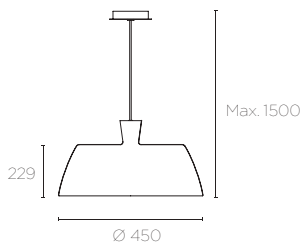

CUMBIA

BY MANEL LLUSCÀ

10344
3 X E-26 MAX. 20W

KITCHEN

BY NAHTRANG DISSENY

10384 (S)

1 X E-26 MAX. 100W

MECANO