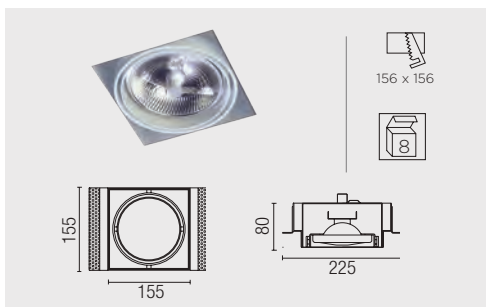

MULTIDIR TRIMLESS

QR-111 / AR-111 LED

G53	11281-BL (S)	☐	max. 100W			9-14
	11281 (S)	☒