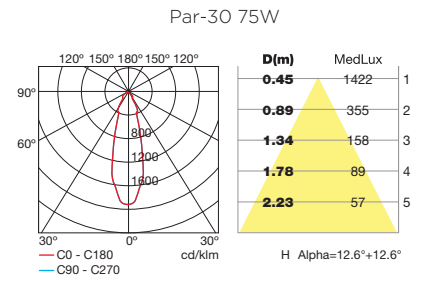

COSMOS

11502

Par-30 E-26 max. 75W / max. L=90mm Ø=97mm
Halogen - Fluorescent