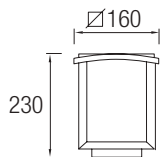

E-26 max. 100W / max. L=167mm Ø=51mm
Halogen - Fluorescent

E-26 30W

HELION

11684 ■

LED BRIDGELUX 6,7W 3000K 640lm

LED 6,7W

MARK

10319 ■