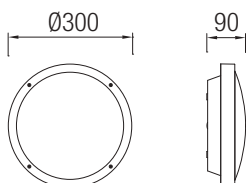

COSMOS

11502

Par-30 E-26 max. 75W / max. L=90mm Ø=97mm
Halogen - Fluorescent