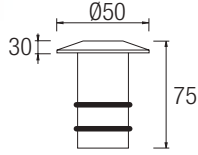

GEA

10523

LED 1W 350mA
Neutral White 4000K 107lm **<40°C**

54 AL ANOD GLA TRAN DIF IP 68 1m IK 05

~~P.303~~ 2,5 m included

AQUA NEW

14112

3 LED LG 6W 4000K 663lm

CA INOX AISI 316 GLA HARD DIF IP 68 1m

~~12 VAC~~ P.303 ~~12 VDC~~ P.302

AQUA

10073

GU5.3 max. 50W / max. L=60mm
Halogen **>80°C**

CA INOX AISI 316 GLA HARD DIF IP 68 1m IK 08

~~12 VAC~~ P.303

AQUA

11672

LED CREE 1W 350mA 107lm / 3W 700mA 184lm
4000K **<40°C**

14 PC GLA HARD DIF IP 68 1m IK 10

~~B~~ P.296 max. 700mA