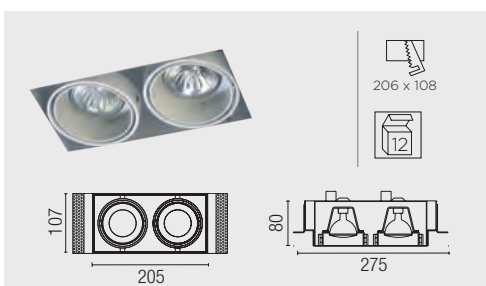

QR-CBC51 / MR16

GU5.3 (max. H=55mm)	11286-BL (S)	☐	2 x max. 50W			1-8
	11286 (S)	☒