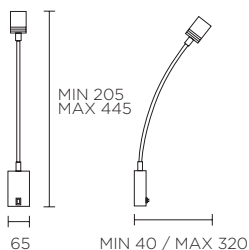

BED

10828
 LED CREE 3W
 182 lm | 3000 K

10829
 LED CREE 3W
 182 lm | 3000 K

LLIT

10520
LED 2,5W
242 lm | 6000 K

81

BOOK

10833
LED CREE 3W
182 lm | 3000 K