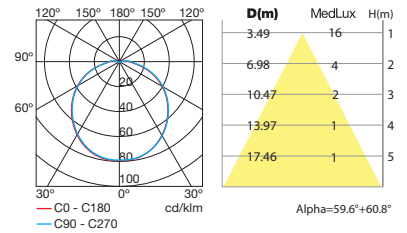

KÖSSEL

10486 ■

2 x E-26 max. 18W / max. L=160mm Ø=50mm
Fluorescent

2 x E-26 18W

JEP

11657 ■

25 LED 3,5W 3000K 370lm

LED 3,5W

MARK

10312 ■

2 x E-26 max. 60W / max. L= 167mm Ø=50mm
Halogen - Fluorescent

2 x E-26 23W