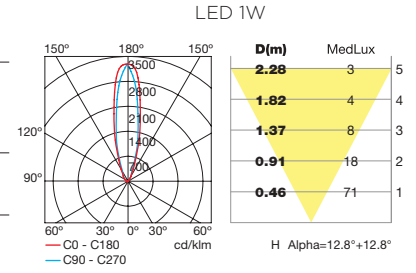

GEA

10523

LED 1W 350mA
Neutral White 4000K 107lm **<40°C**

54 AL ANOD GLA TRAN DIF IP 68 1m IK 05

~~P.303~~ 2,5 m included

AQUA NEW

14112

3 LED LG 6W 4000K 663lm

CA INOX AISI 316 GLA HARD DIF IP 68 1m

~~12 VAC~~ P.303 ~~12 VDC~~ P.302