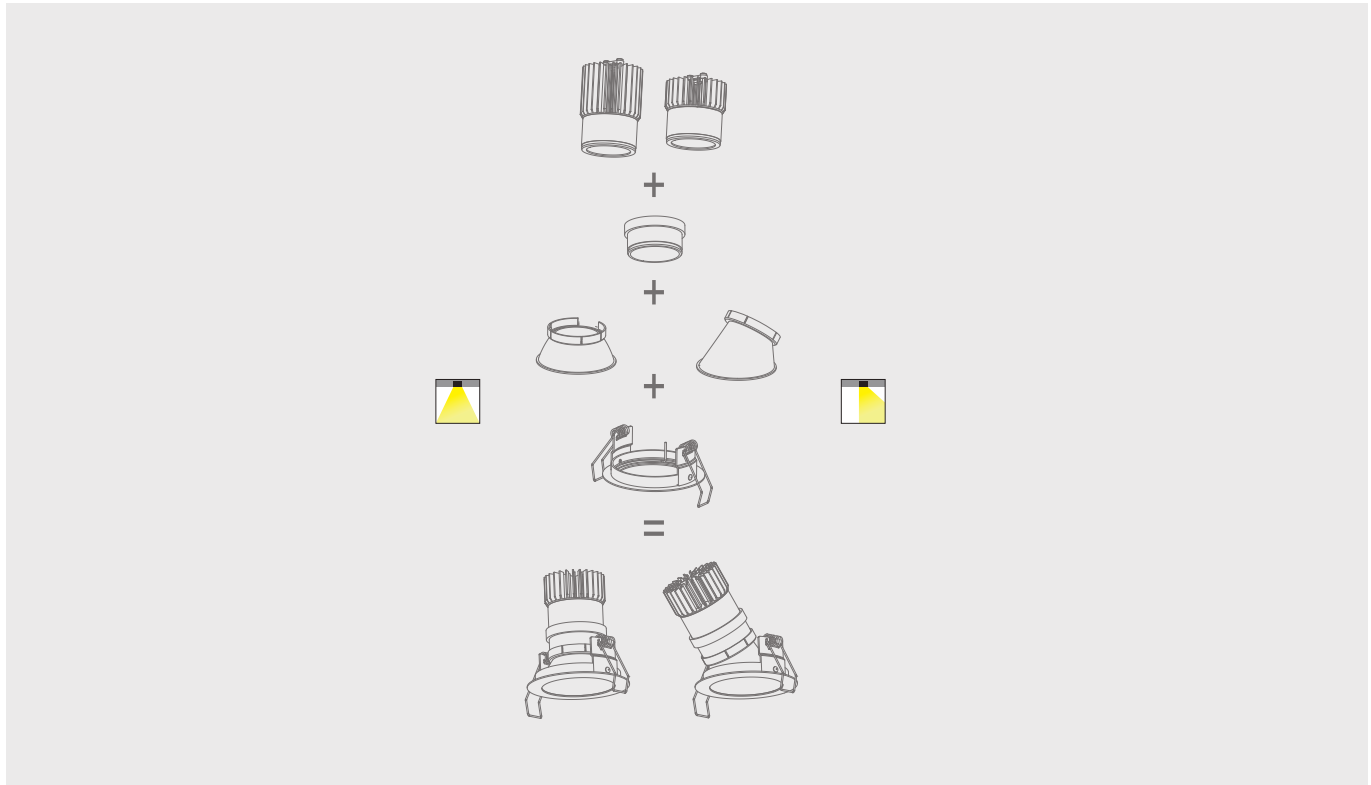

QPAR-16

GU10

PLAY DECO

WALLWASHER

PLAY DECO

PLAY DECO

NEW

14	AL	IP 20	40°	COB Led	W WHITE	W WHITE	50
PC	0.2M			CREE Led	2700K	3000K	3