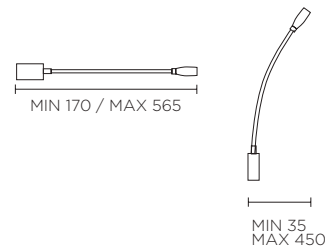

10829
LED CREE 3W
182 lm | 3000 K