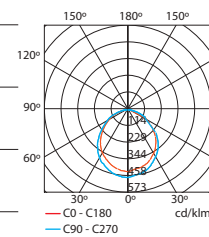

AQUA

11668-RGB ☐

3 LED CREE **RGBEASY+** 7,5W 240lm <40°C

AQUA

11670-RGB ☐

9 LED CREE **RGBEASY+** 14W 490lm <40°C

LED 14W

AQUA

11668 ☐

3 LED PHILIPS 6W 4000K 567lm <40°C

LED 6W

AQUA

11670 ☐

9 LED PHILIPS 18W 4000K 1701lm <40°C

LED 18W