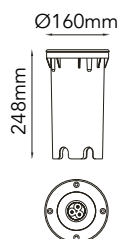

ATLANTIC II

OUTDOOR PISO