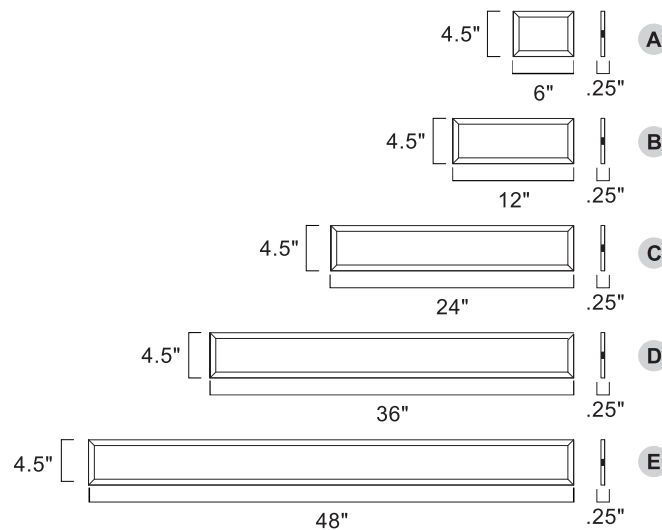

ITEM#	LAMPING	DIMENSION	CRI	LUMENS		Additional Info.
				Inti.	Del.	
A	88900 3W LED 3000K (Integrated)	6"L x 4.5"W x .25"H	90+	210	180	
B	88901 6W LED 3000K (Integrated)	12"L x 4.5"W x .25"H	90+	420	360	
C	88902 12W LED 3000K (Integrated)	24"L x 4.5"W x .25"H	90+	840	720	
D	88903 18W LED 3000K (Integrated)	36"L x 4.5"W x .25"H	90+	1260	1080	
E	88904 24W LED 3000K (Integrated)	48"L x 4.5"W x .25"H	90+	1680	1440	

Finish Options: Bronze(BZ) White glass(WT)