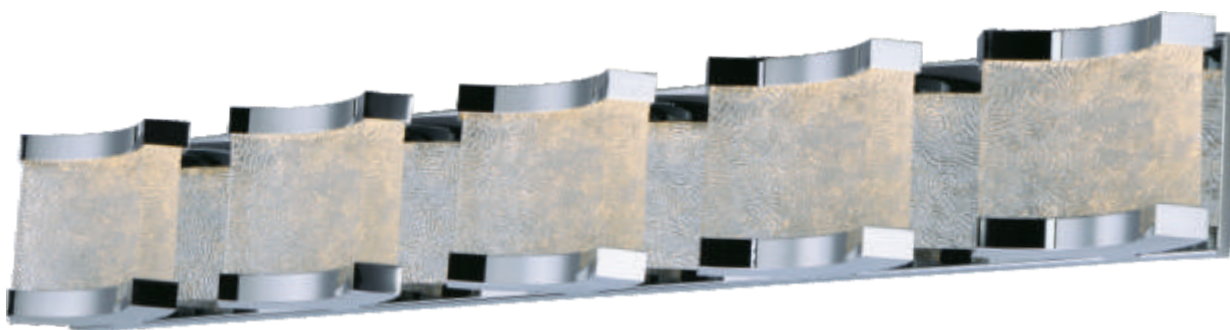

# CURL

- Heavy Piastra-style Rolled glass
- Polished Chrome metal supports
- Dimmable with ELV dimmer
- ADA compliant

**39681RRPC**  
Bath Vanity

**A**

**39683RRPC**  
Bath Vanity

**B**

**39685RRPC**  
Bath Vanity