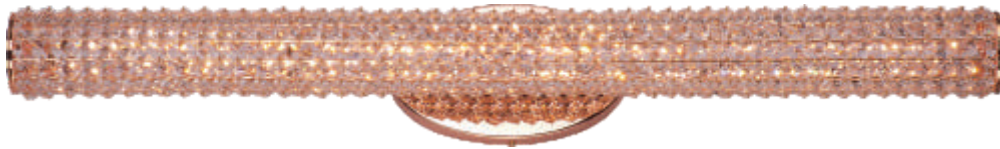

32504 BCPC, BCRG
Bath Vanity

E