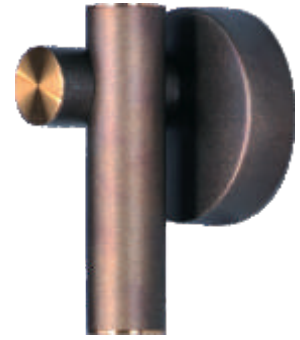

20821BZFAB
Wall Sconce
C