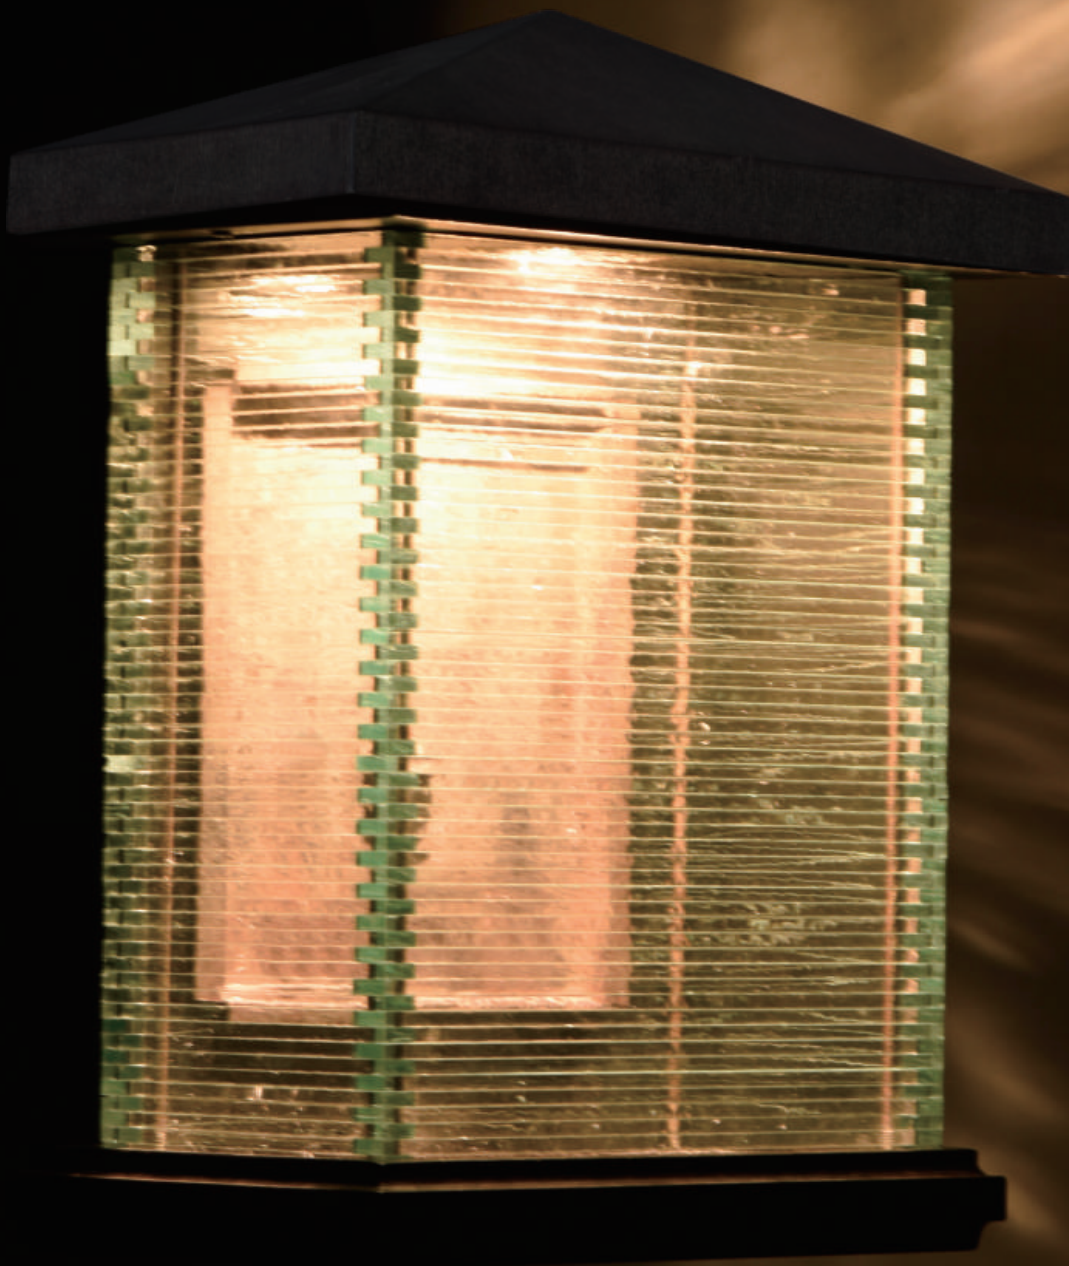

TRIUMPH LED

Maxim Lighting's Triumph Collection is made with Vivex, a material twice the strength of resin, is non-corrosive, UV resistant and backed with a 3-Year Limited Warranty. Triumph features our Earth Tone finish and Clear glass.