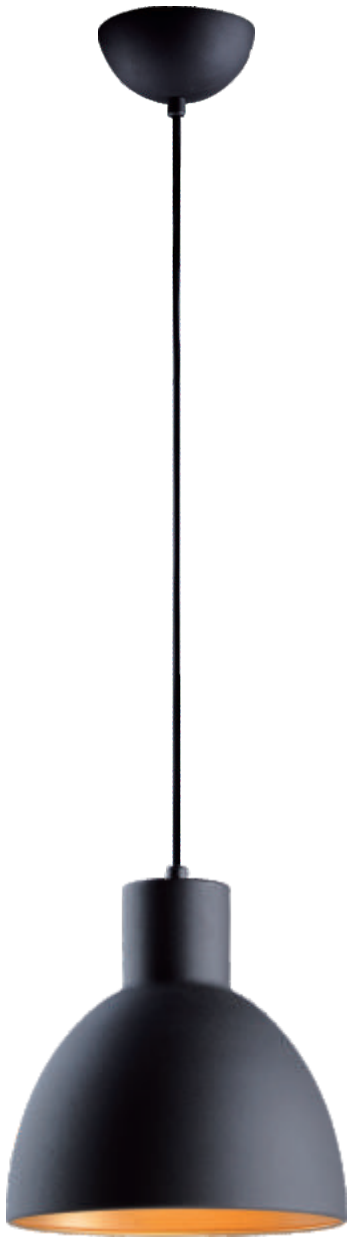

CORA

- Metal spun shades
- Available finishes:
  Black Exterior/Gold Interior
  or Satin Nickel/White Interior

11022 BKGLD, SN
Pendant
C