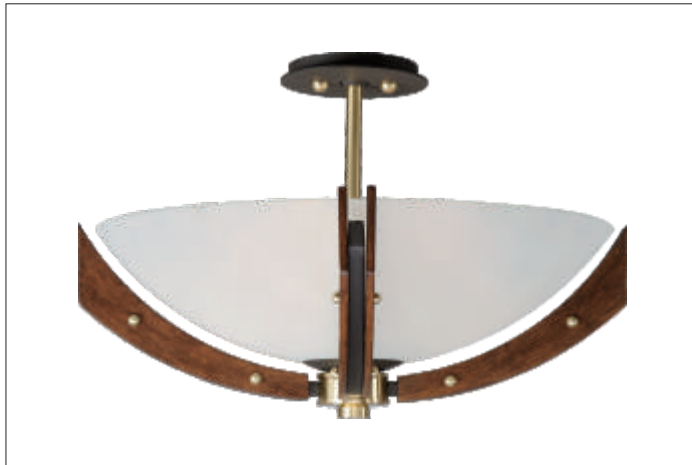

• Pendant convertible to Semi-Flush Mount