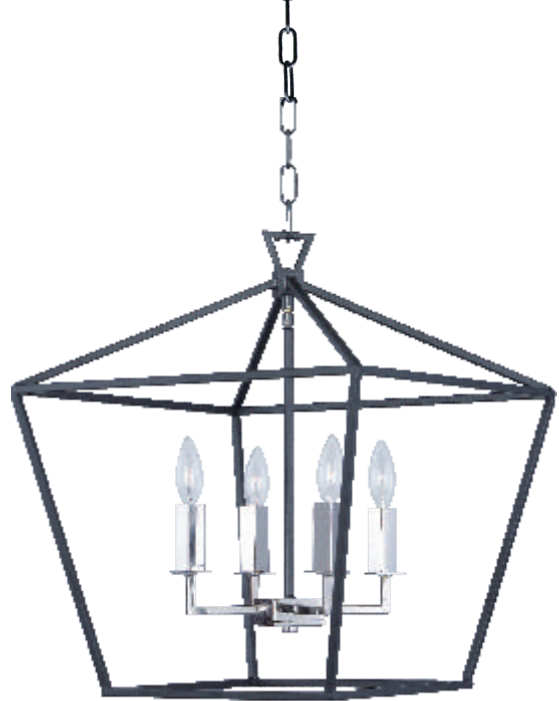

25156TXBPN
Chandelier
C

	ITEM#	LAMPING	DIMENSION	Additional Info.
B	25155	4 x 60W CA, Incan.	24.5"W x 27.75"H	
C	25156	4 x 60W CA, Incan.	17.75"W x 20.75"H	

Finish: Textured Black/Polished Nickel (TXBPN)