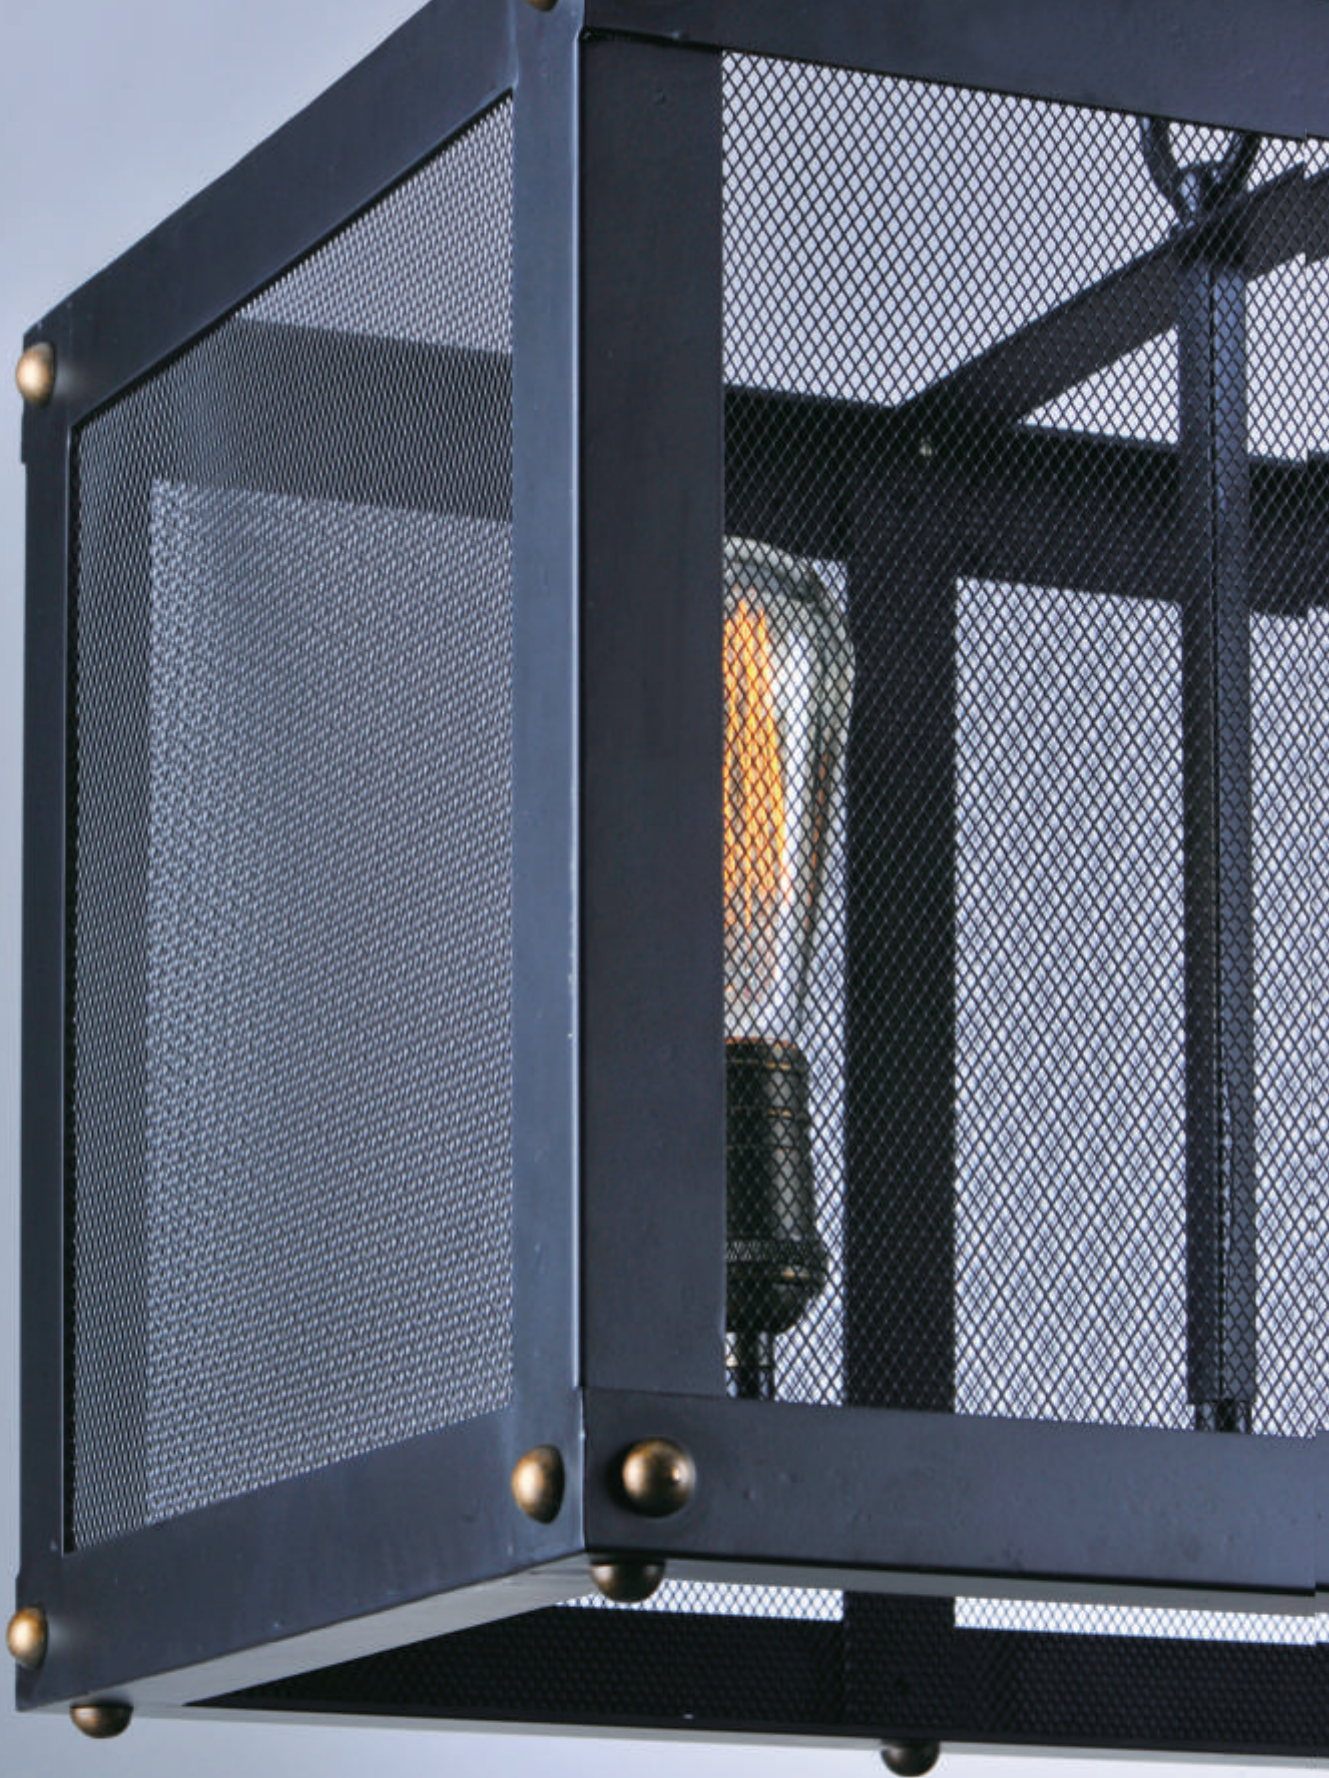

PALLADIUM

Popular in today's interior design is this industrial collection featuring frames of metal mesh finished in Black and accented with cast Natural Aged Brass accents looks great with vintage carbon filament bulbs. A large variety of size and price points are provided to satisfy everyone from the discriminate designer to the building contractor.