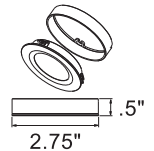

COUNTERMAX®

MX-LD-D LED Disc

The versatile CounterMax® MX-LD-D LED disc features two piece aluminum construction that allows for both surface mounting or recessed installation and are designed for daisy chain installation of up to nine discs on one driver with direct-wire installation. MX-LD-D LED discs are dimmable using a standard dimmer. This combination of versatility, safety, energy efficiency, and dimmability make the MX-LD-D LED disc the smart choice for disc lighting.

Features:

- 3000K Color Temperature
- Dimmable using a standard dimmer
- 40,000 rated life hours
- Surface or recessed installation
- Two 12" wire leads (Black for Anodized Bronze and Brushed Aluminum finishes, White for White finish)
- Twist lock connectors
- 24 volt low voltage lighting system
- Frosted light guard diffuser

Includes:

- Two clear mount clips with 3M Tape
- Two mounting screws

53860 AL, BRZ, WT
LED Disc