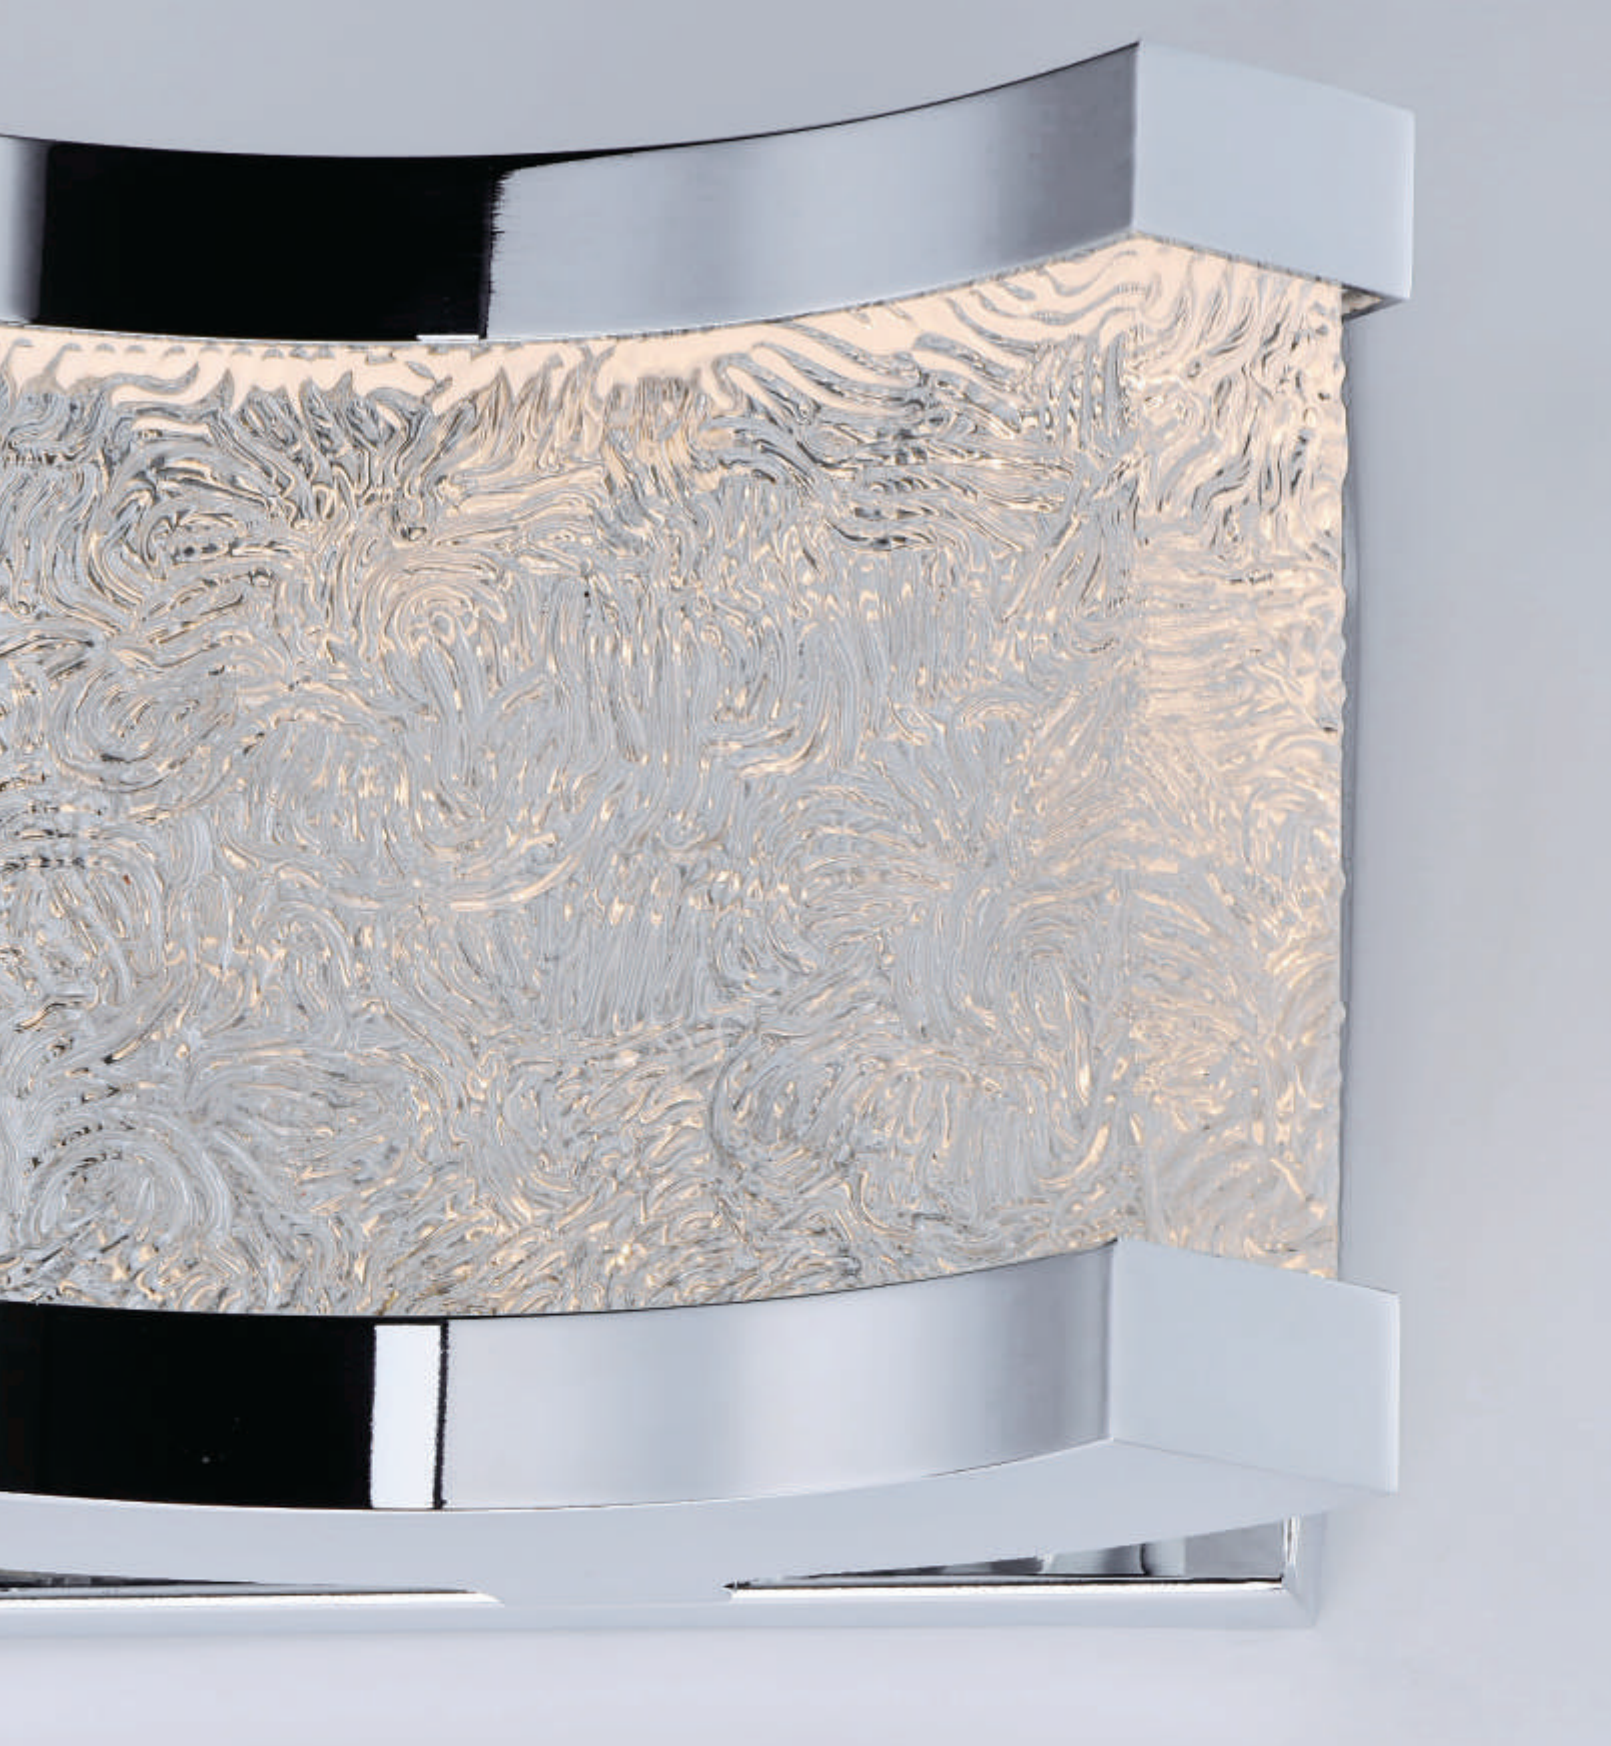

CURL

The curl of heavy Piastra glass is framed by Polished Chrome supports. Available in multiple configurations, this vanity is sure to make a statement in any environment, be it bath or corridor.