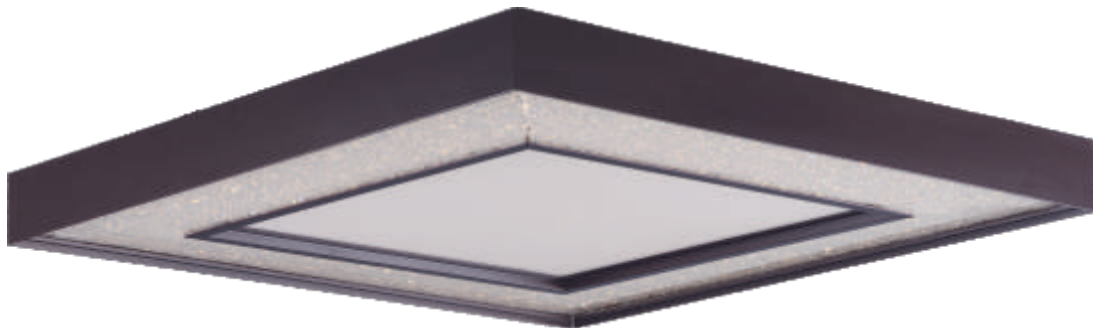

SPLENDOR

- Crystalline diffusers illuminated by high powered LED
- Dimmable with triac dimmer

LED

35044CRYBZ
Flush Mount

B