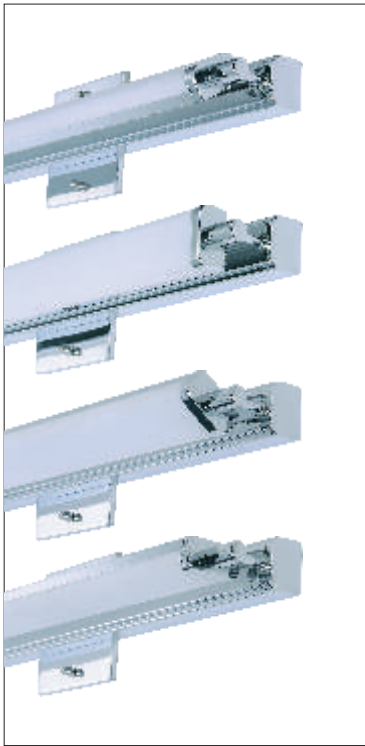

DIRECTOR

- Opal White Acrylic lens can be adjusted and directed to where lighting is needed
- Can be mounted horizontally or vertically
- 3000K Color Temperature, CRI 90+
- Dimmable with Triac dimmer
- Suitable for damp location

LED

• Rotates 180° Degrees