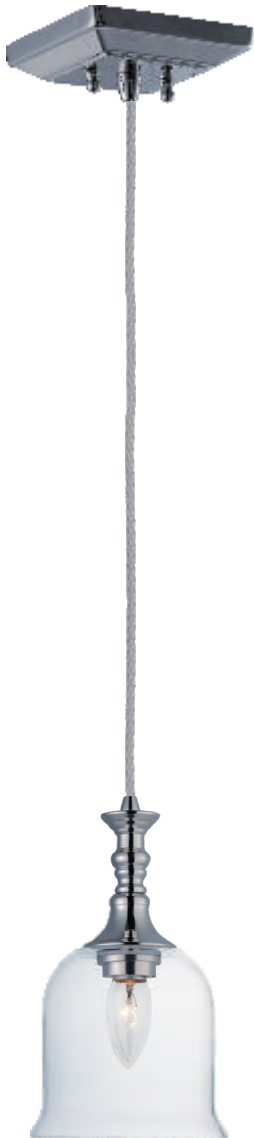

# CENTENNIAL

- Polished Nickel finish
- Oversized and tailed wall sconces
- Pictured with MB Torpedo shaped bulb

**20471CLPN**  
Pendant  
**A**

**20473CLPN**  
Pendant  
**B**

	ITEM#	LAMPING	DIMENSION	Additional Info.
<b>A</b>	20471	1 x 60W MB, Incan.	6.25"L x 6.25"W x 10.75"H x 132"OAH	
<b>B</b>	20473	3 x 60W MB, Incan.	31.5"L x 6.25"W x 10.75"H x 132"OAH	