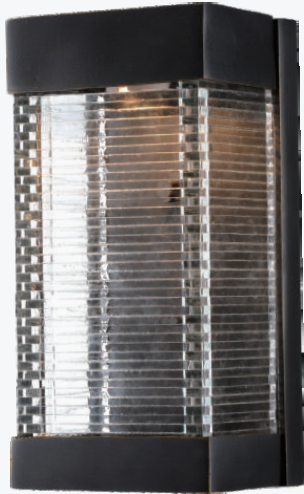

STACKHOUSE

- Clear glass panel shade creates prismatic effect
- Vivex material finished in Bronze
- 3000k Color Temperature, CRI 90
- Dimmable with CL Triac Dimmer
- ADA wall sconce

LED

55222CLBZ
Outdoor Wall

A