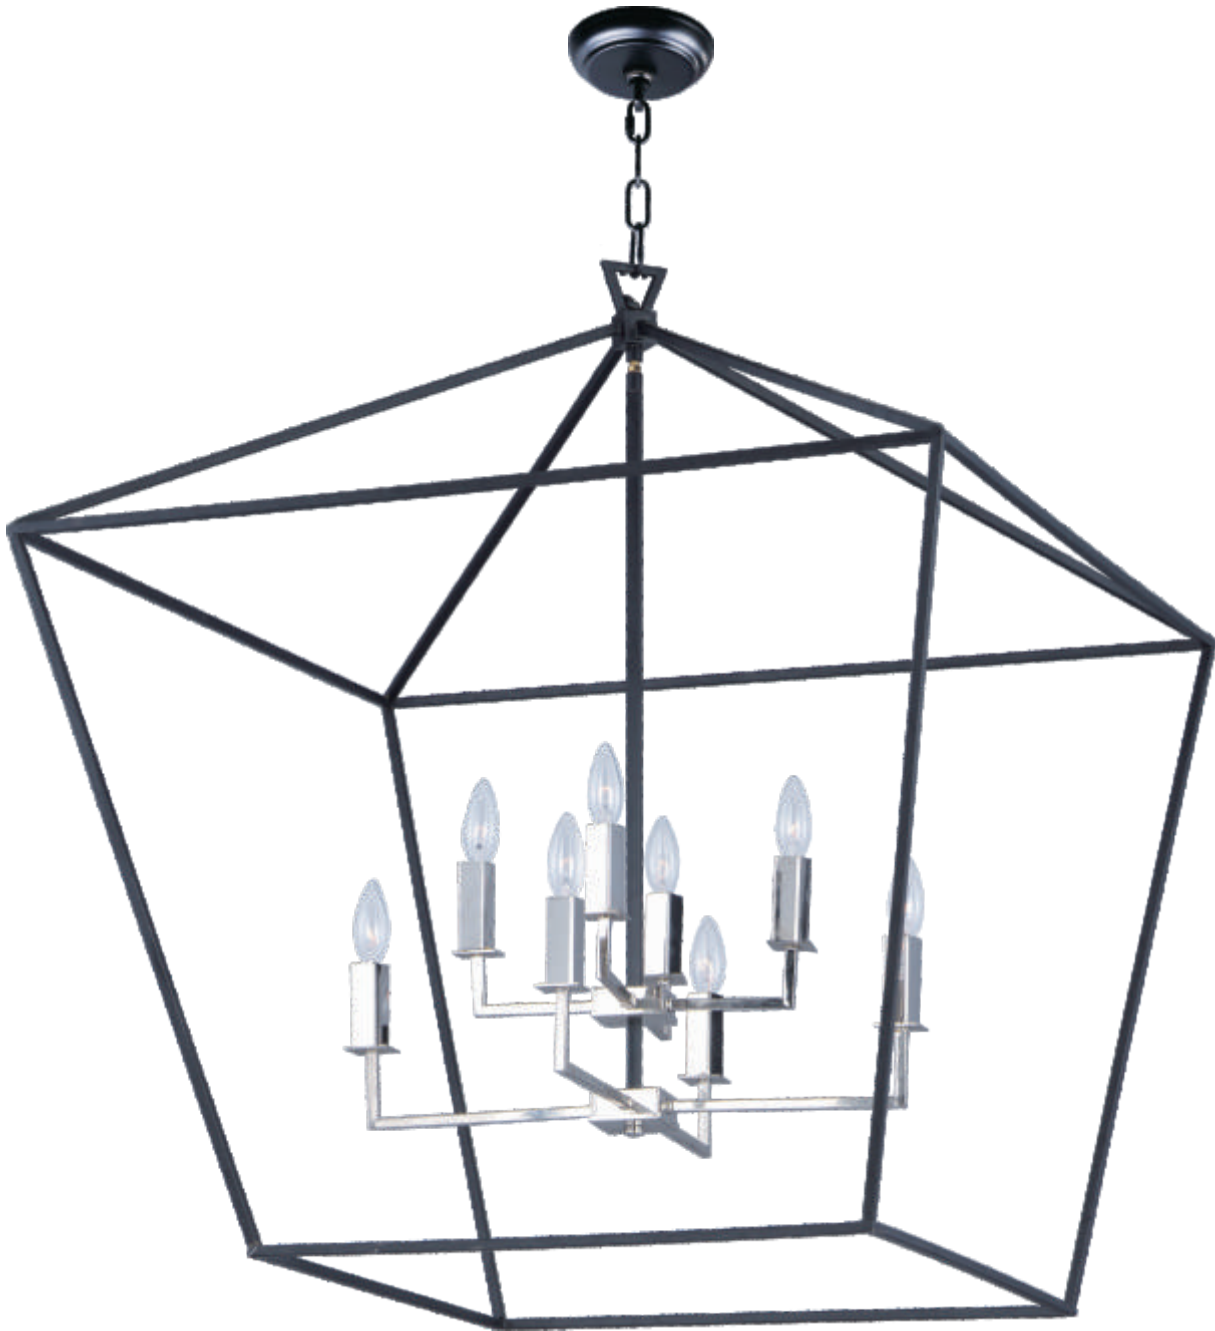

ABODE

- Open air frames in Black finish
- Light cluster in Polished Nickel
- Square candle covers

25154TXBPN
Chandelier

A

ITEM#	LAMPING	DIMENSION	Additional Info.
A 25154	8 x 60W CA, Incan.	32.5"W x 35.75"H	

Finish: Textured Black/Polished Nickel (TXBPN)