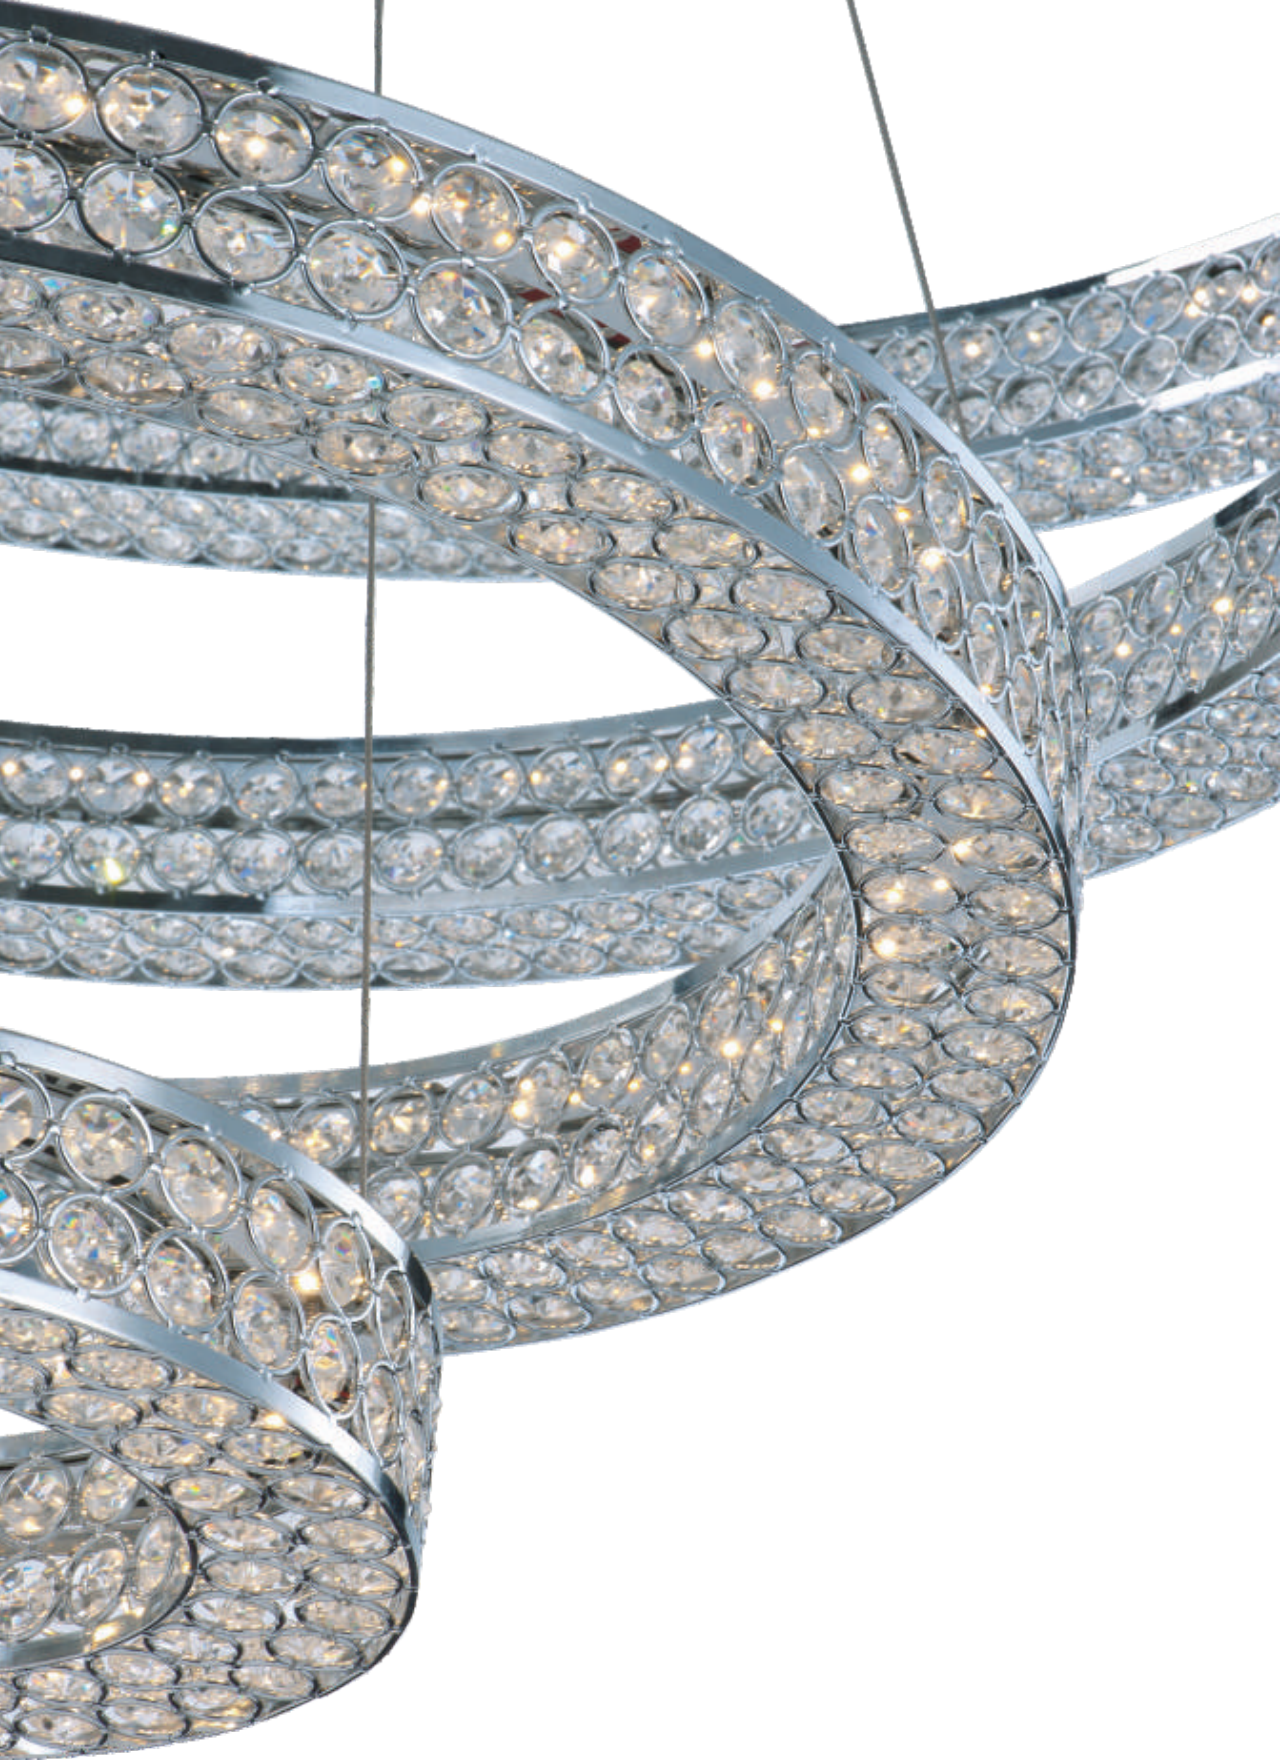

Finish: Black/Natural Aged Brass (BKNAB)