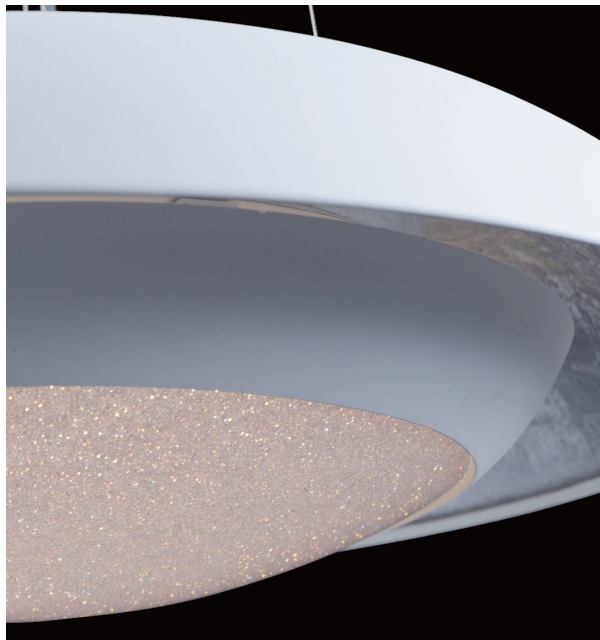

IRIS

Domes of metal house a circular light engine housing with a Crystalline diffuser. A dramatic lighting effect is created with in-direct light highlighting the foil lining while direct light shines through the sparkling center. Available in your choice of White with Silver Foil or Black with Gold Foil.