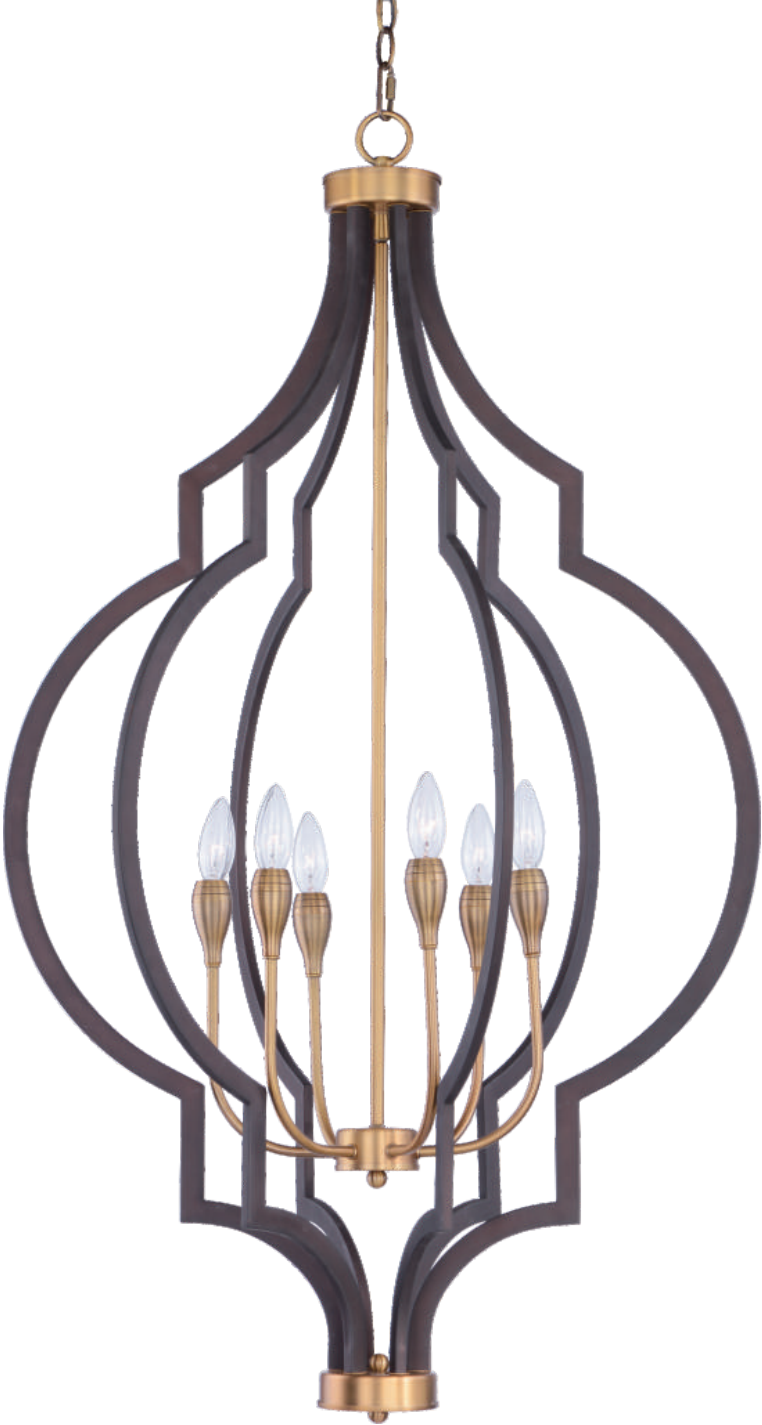

CREST

- Stately lanterns in classic forms
- Oil Rubbed Bronze and Antique Brass Elements
- White Linen fabric shade
- Frosted glass diffuser
- LED wall sconce

20296OIAB
Chandelier
A