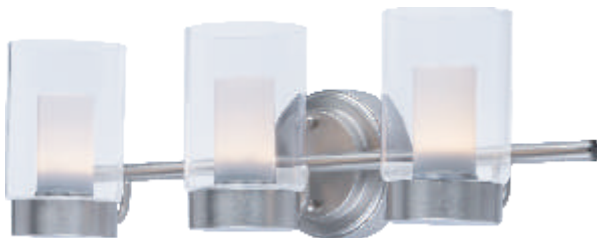

30263CLFTSN
Bath Vanity

D