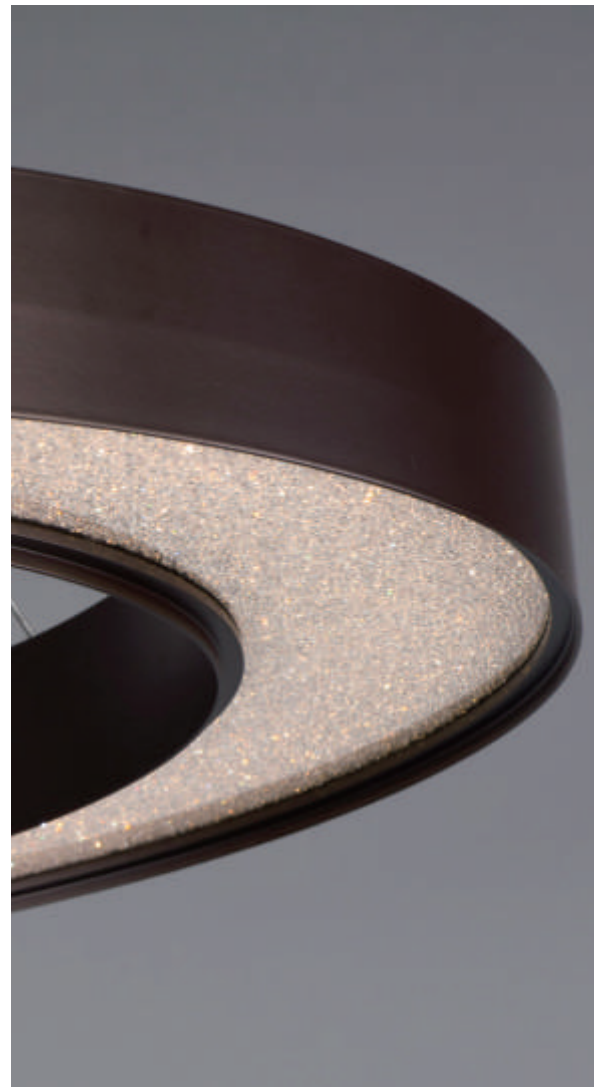

SPLENDOR

Crystalline diffusers sparkle in the night when illuminated by high powered LED. The Bronze metal frames soften the look and contrasts well with the brilliance of the diffuser. The collection features two sizes of round pendants including round and square ceiling mount styles.