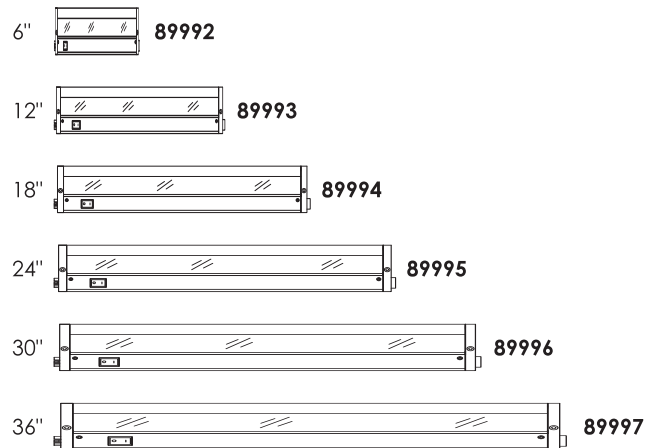

ITEM#	LAMPING	DIMENSION	CRI	LUMENS		Additional Info.
				Inti.	Del.	
A	89992 3W LED 2700-4000K (Incl.)	6"L x 3.5"W x 1"H	90	200	175	LED CA T24
B	89993 5W LED 2700-4000K (Incl.)	12"L x 3.5"W x 1"H	90	320	275	LED CA T24
C	89994 8W LED 2700-4000K (Incl.)	18"L x 3.5"W x 1"H	90	500	450	LED CA T24
D	89995 12W LED 2700-4000K (Incl.)	24"L x 3.5"W x 1"H	90	750	650	LED CA T24
E	89996 16W LED 2700-4000K (Incl.)	30"L x 3.5"W x 1"H	90	1000	900	LED CA T24
F	89997 20W LED 2700-4000K (Incl.)	36"L x 3.5"W x 1"H	90	1250	1100	LED CA T24

Finish: Bronze(BZ) Satin Nickel(SN) White(WT)

MXInterLink4 Connector Cord
9" **87876 BK, WT**
18" **87877 BK, WT**
24" **87878 BK, WT**

Plastic Wire Clip
53255
1"L • .5"W • .25"H
• Package of 10

MXInterLink4 Power Cord
87880 BK, WT
72"L

MXInterLink4 Direct Wire Box
87885 BK, WT
6.5"L • 2.75"W • 1"H