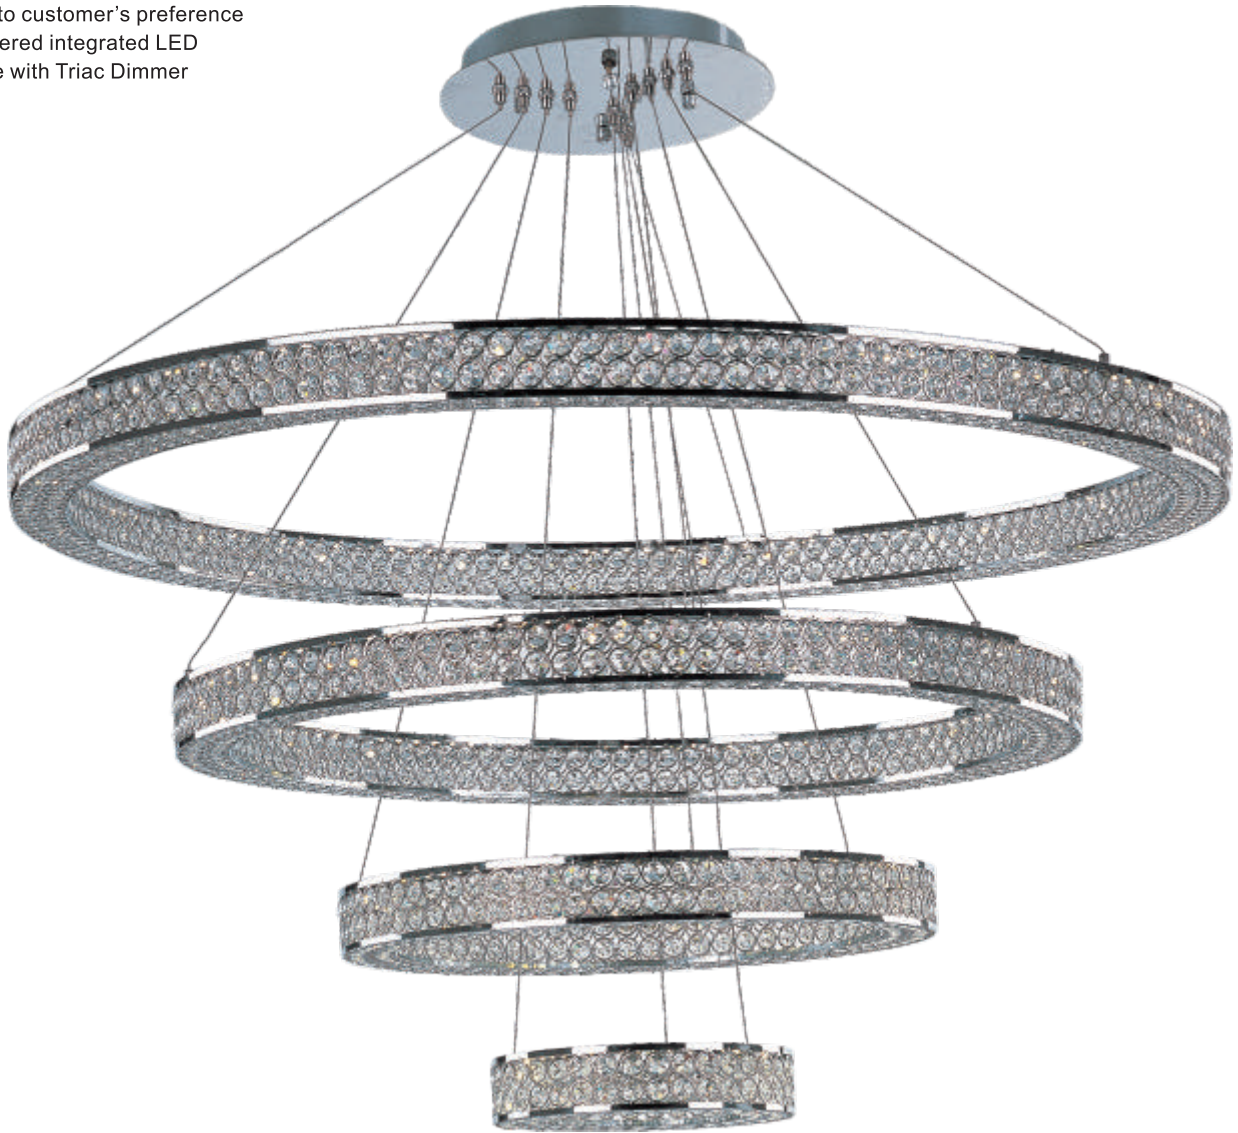

# ETERNITY

- Polished Chrome rings inset with Beveled Crystal jewels
- Rings in different sizes can be adjusted to customer's preference
- High-powered integrated LED
- Dimmable with Triac Dimmer

LED

- Create beautiful, versatile configurations