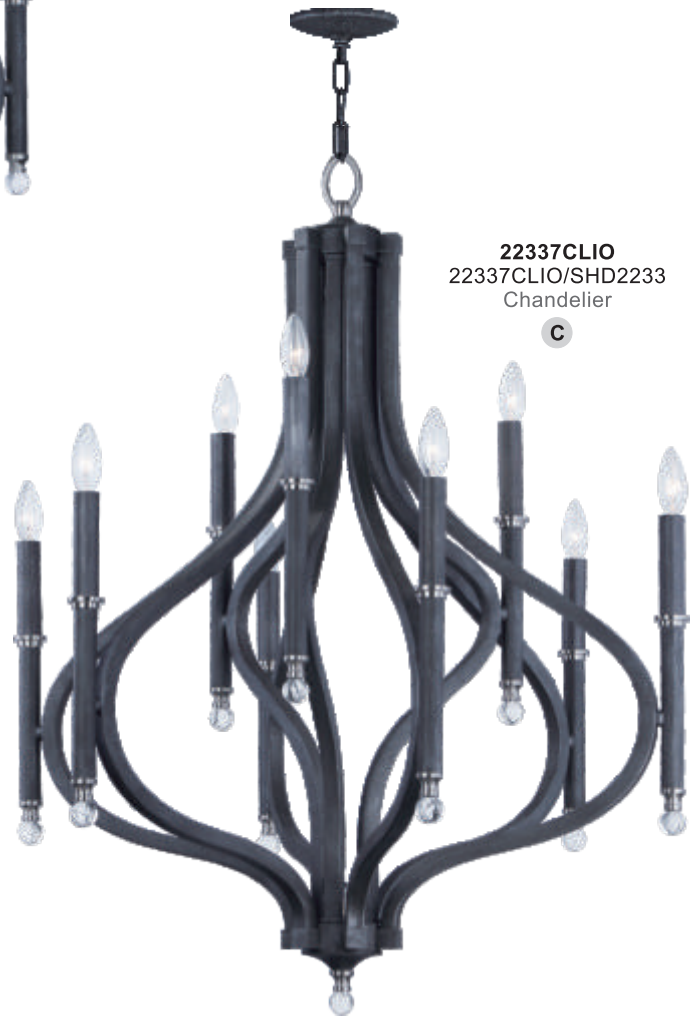

# HENDRICK

- Two tone Iron Ore and Satin Nickel finish
- Optional Ferrous shades: silver leaf inner liner

22335CLIO  
22335CLIO/SHD2233  
Chandelier

**A**

SHD2233FR  
Optional Shade

**D**

22337CLIO  
22337CLIO/SHD2233  
Chandelier