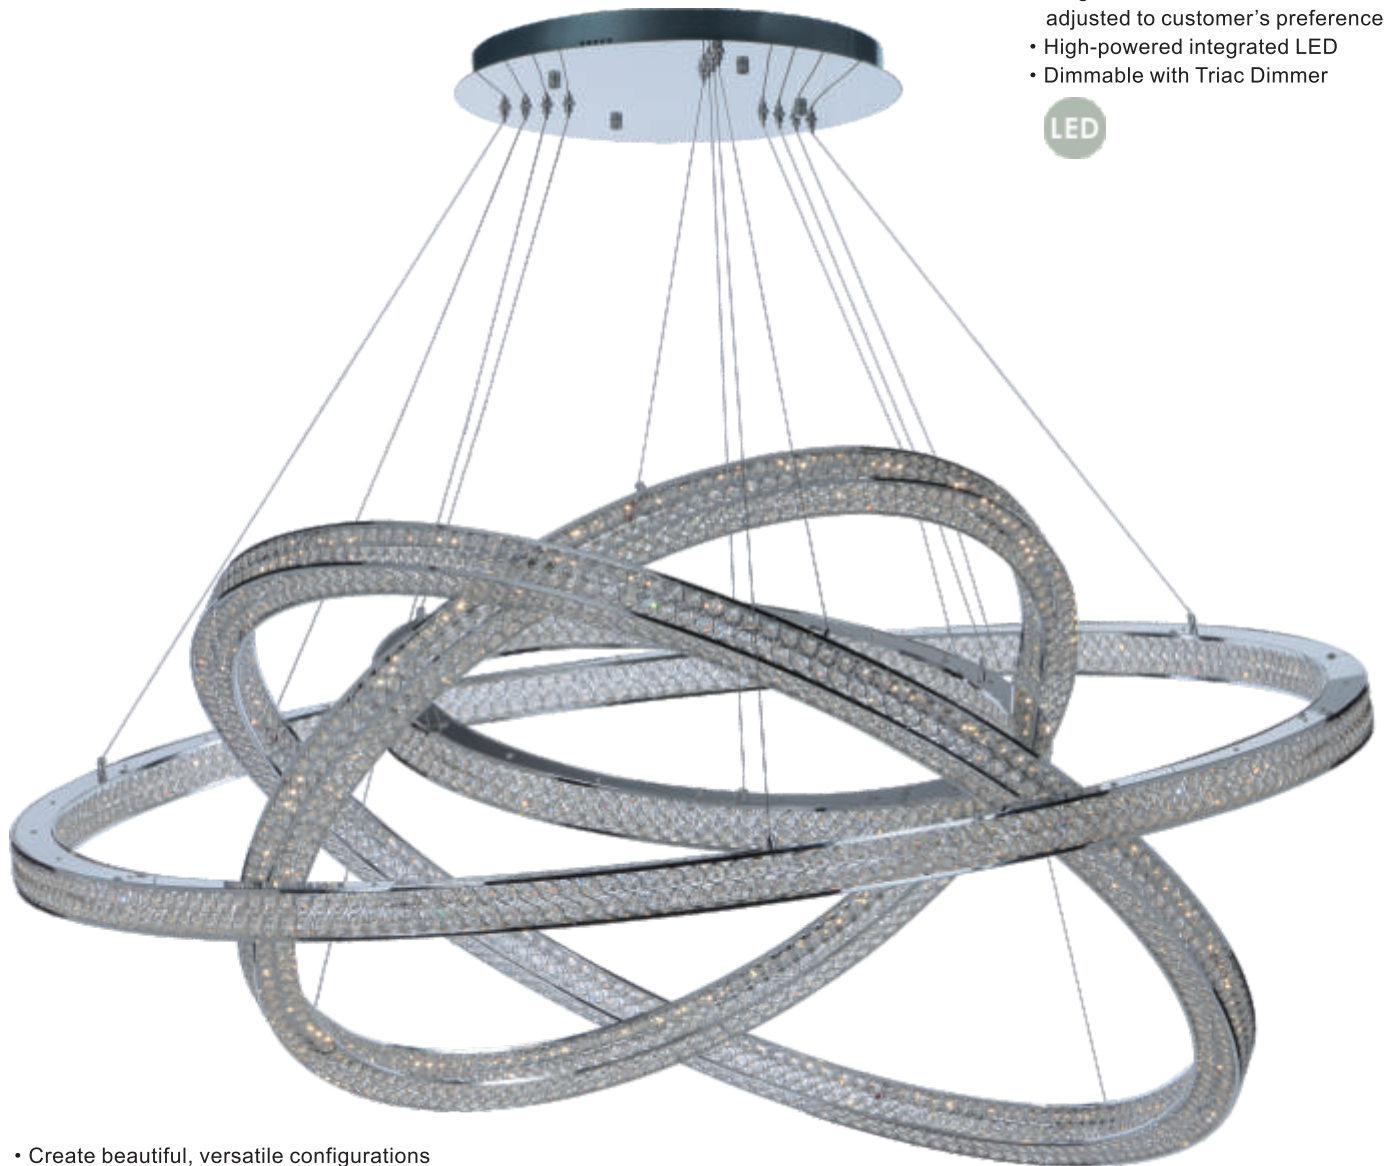

39779BCPC
Chandelier

ETERNITY

- Polished Chrome rings inset with Beveled Crystal jewels
- Rings in different sizes can be adjusted to customer's preference
- High-powered integrated LED
- Dimmable with Triac Dimmer

• Create beautiful, versatile configurations