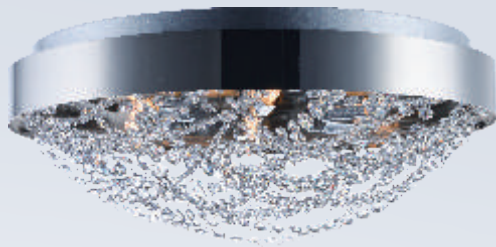

LACE

- Crystal strands draped under Polished Nickel shade
- G9 Xenon bulbs included

35081BCPN
Flush Mount

A