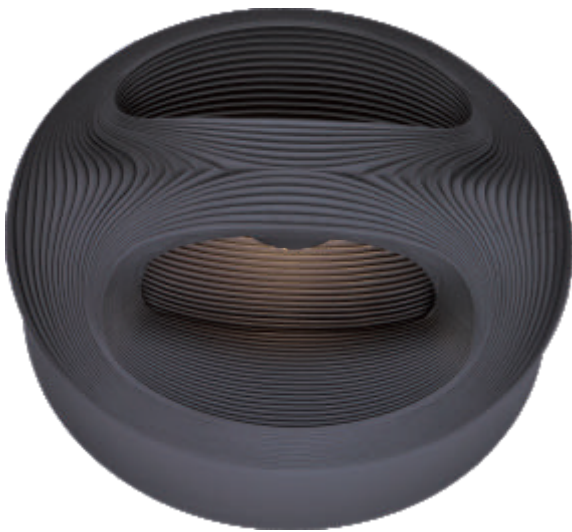

INFLUX

Suitable for both Indoor and Outdoor applications, the Influx series features a step detail that pulses out from the center of the Die Cast Aluminum structure. Bright rays of LED light create a shadow effect that is projected onto either the wall or ceiling, accentuating the lamp's unique form.

- Indoor and Outdoor applications
- Wall or Ceiling Mount
- Die Cast Aluminum
- Architectural Bronze or White finish
- 3000K Color Temperature, CRI 90

LED

A