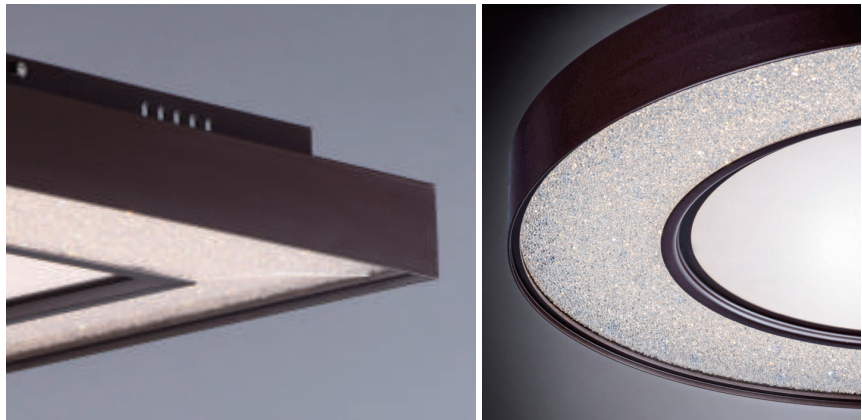

SPLENDOR

- Crystalline diffusers illuminated by high powered LED
- Dimmable with triac dimmer

LED

35044CRYBZ
Flush Mount

B