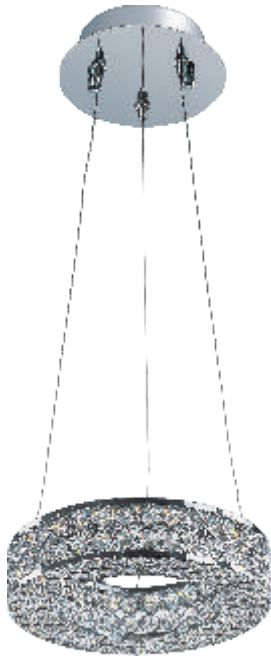

39771BCPC
Pendant

C