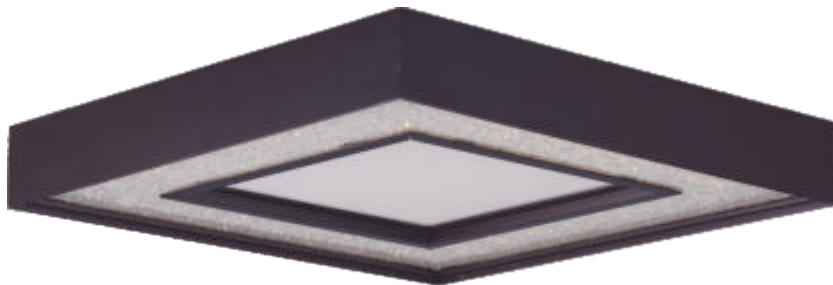

# SPLENDOR

- Crystalline diffusers illuminated by high powered LED
- Dimmable with triac dimmer

LED

**35044CRYBZ**  
Flush Mount

**B**

**35043CRYBZ**  
Flush Mount

**A**

	ITEM#	LAMPING	DIMENSION	CRI	LUMENS	Additional Info.
<b>A</b>	35043	24W LED PCB 3000K (Integrated)	15.5"W x 3.75"H	80+	1680	LED 
<b>B</b>	35044	48W LED PCB 3000K (Integrated)	23.5"W x 3.75"H	80+	3360	LED 