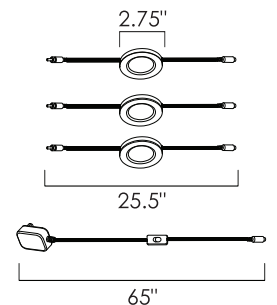

ITEM#	LAMPING	DIMENSION	LUMENS	Additional Info.
B 53863	3 x 2.3W LED 3100K (Integrated)	Each Disc: 2.75"W x .5"H	Each Disc: 220	LED

Finish: Brushed Aluminum (AL) Anodized Bronze (BRZ) White (WT)