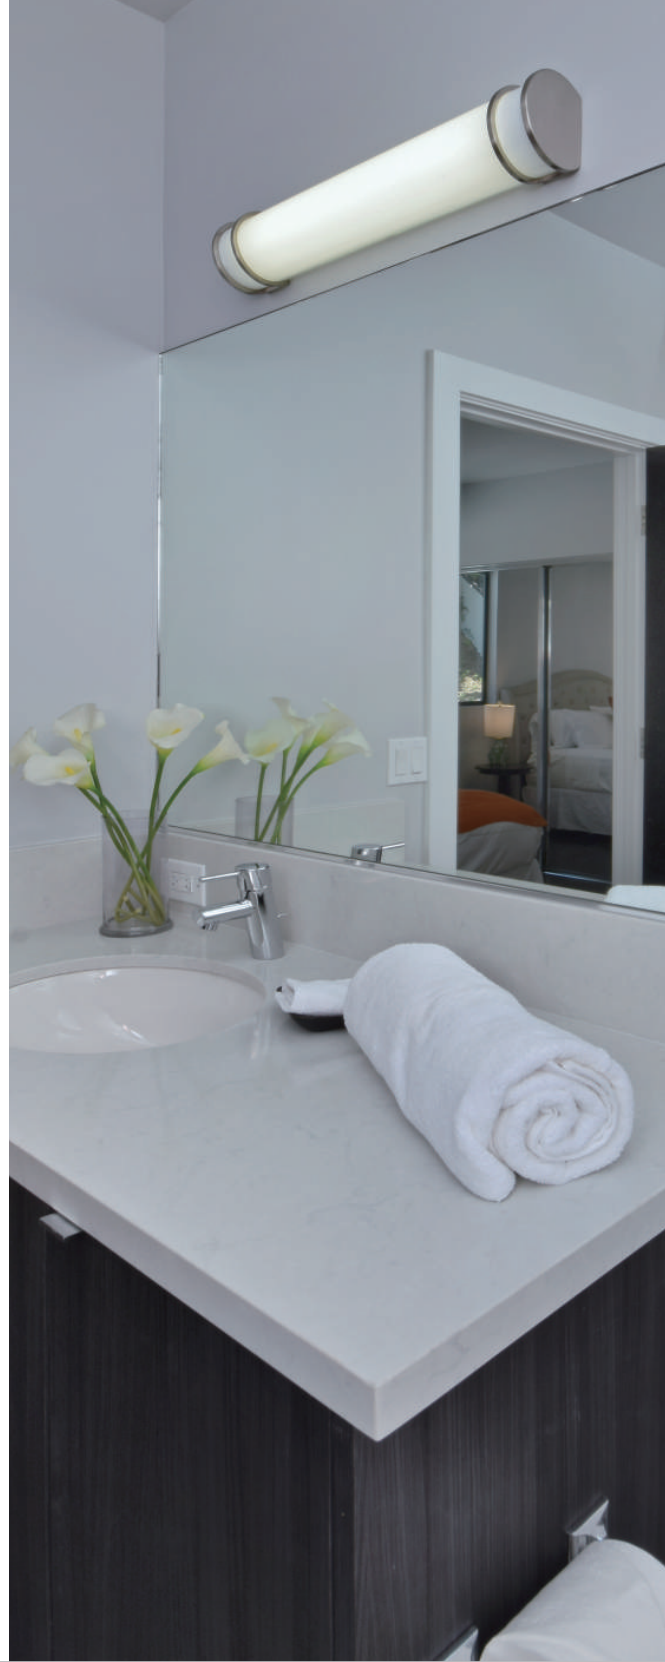

ITEM#	LAMPING	DIMENSION	CRI	LUMENS	Additional Info.
F	55532	15W LED 3000K (Integrated)	7"W x 10"H x 3.5"Ext.	90	950	LED ♿ DAMP
G	55540	12W LED 3000K (Integrated)	12"W x 6"H x 3"Ext.	90	700	LED ♿ DAMP

Finish: White glass(WT) Satin Nickel(SN)