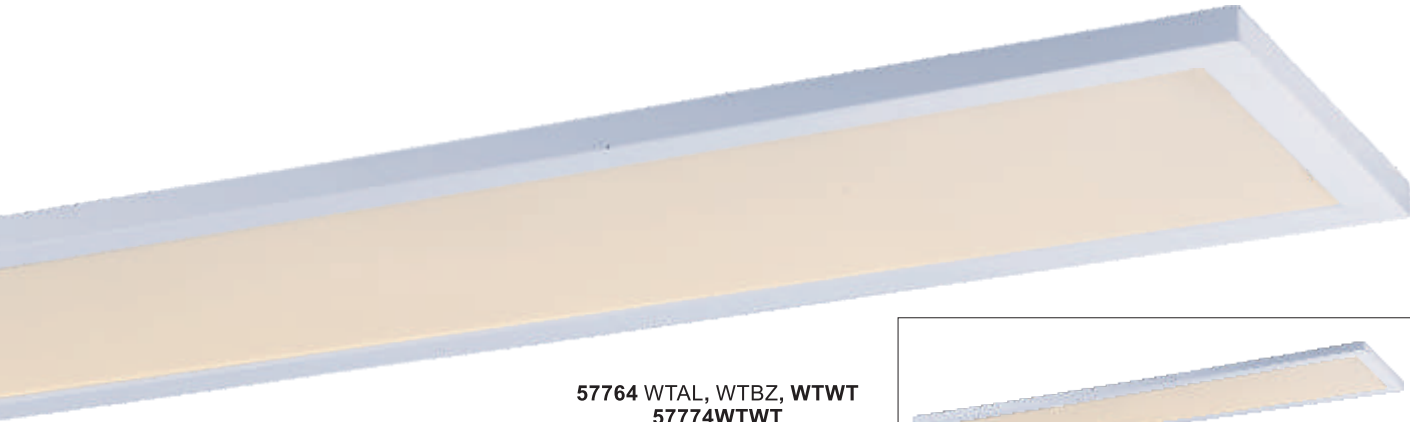

57764 WTAL, WTBZ, WTWT
57774WTWT
Flush Mount

B