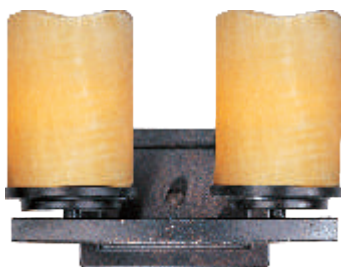

21142SCRE

B

ITEM#	LAMPING	DIMENSION	Additional Info.
A 21141	1 x 60W MB, Incan	5"W x 7"H x 6.5"Ext.	
B 21142	2 x 60W MB, Incan	11"W x 7.5"H x 6"Ext.	

Finish: Stone Candle shades (SC) Rustic Ebony (RE)