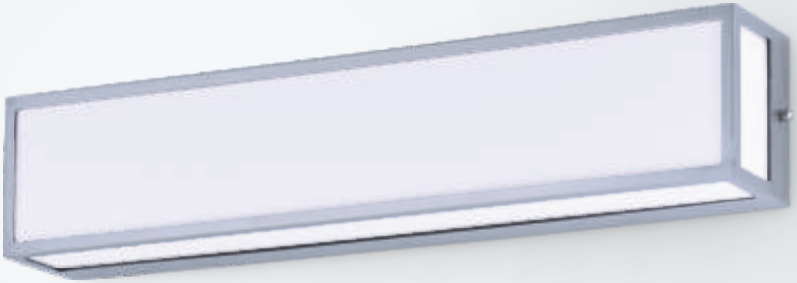

VANITY

- 110-277V input
- Stainless Steel frame
- Damp location rated

55582WTSN

A