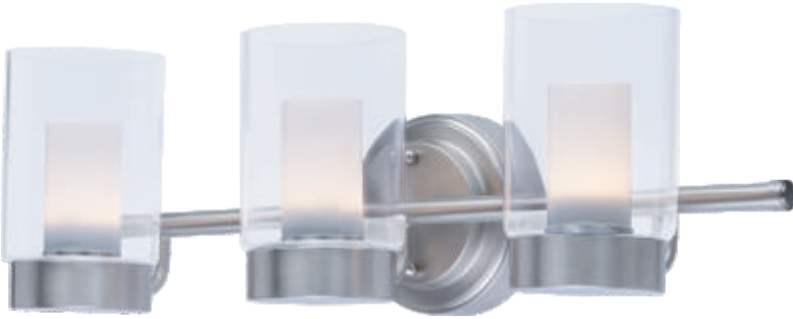

MOD

- Contemporary swooping metal frame
- Dual Frosted and Clear glass
- 3000K Color Temperature
- CRI 90+
- Dimmable with Triac Dimmer

LED

30263CLFTSN

C

A