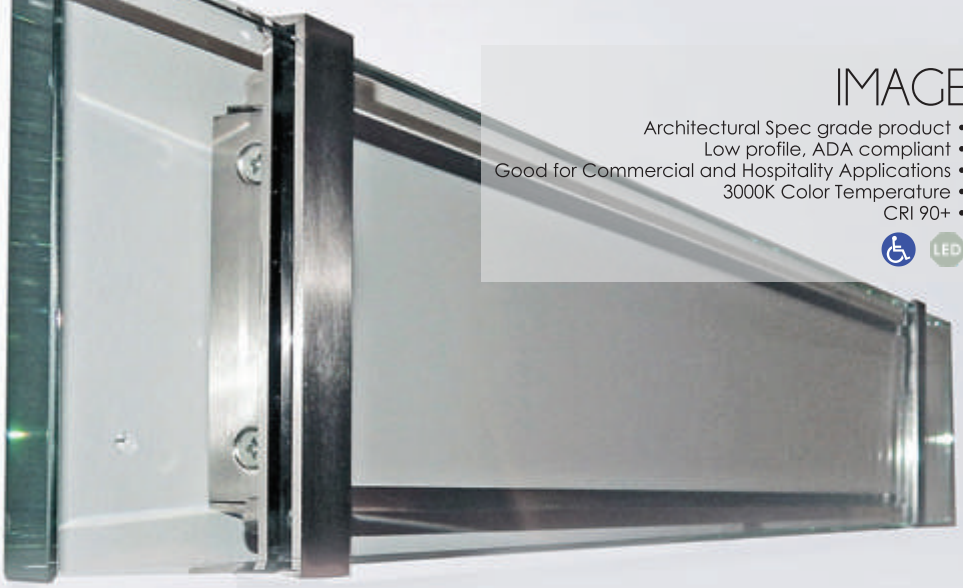

IMAGE

- Architectural Spec grade product
- Low profile, ADA compliant
- Good for Commercial and Hospitality Applications
- 3000K Color Temperature
- CRI 90+

39636CLSN

B

A