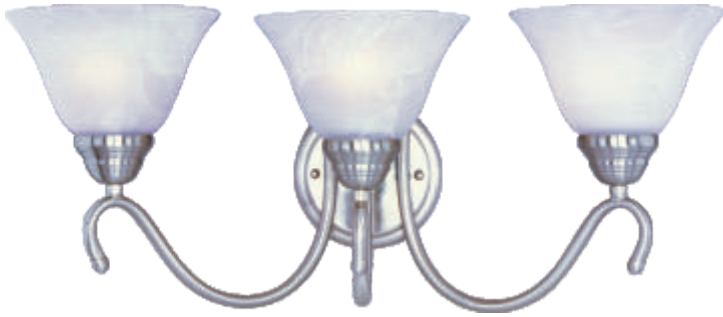

NEWPORT

• Incandescent

12068MRSN

C

A