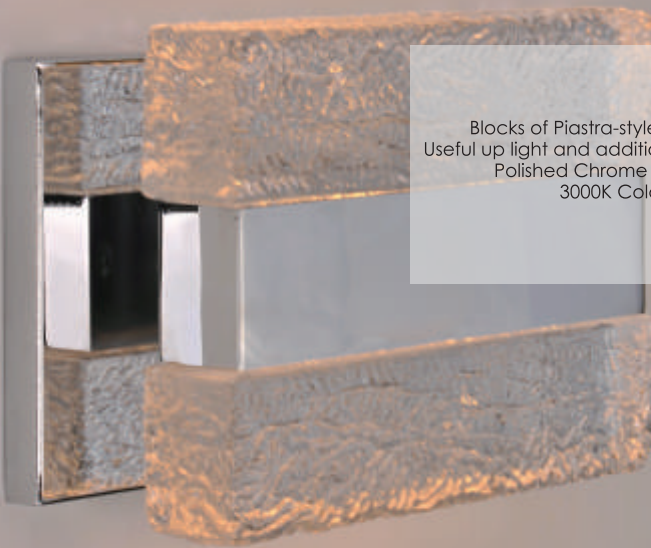

ICE

- Blocks of Piastra-style Iceberg Glass
- Useful up light and additional down light
- Polished Chrome Metal Supports
- 3000K Color Temperature
- CRI 90+

39621IBPC
A