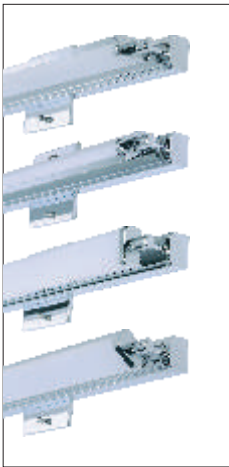

DIRECTOR

- Opal White Acrylic lens can be adjusted and directed to where lighting is needed
- Can be mounted horizontally or vertically
- 3000K Color Temperature, CRI 90+
- Dimmable with Triac dimmer
- Suitable for damp location

• Rotates 180° Degrees

A