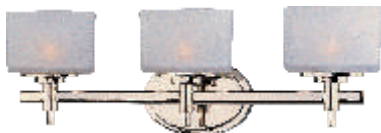

• Optional LED G9 bulbs available

A

B

9023SWPN

C

D

LOLA

- Suitable for Damp Location
- G9, Xenon Bulbs Included
- 2900K Color Temperature

ITEM#	LAMPING	DIMENSION	Additional Info.
A 9021	1 x 40W G9, Xenon (Incl.)	5.5"W x 7"H x 3.75"Ext.	
B 9022	2 x 40W G9, Xenon (Incl.)	13.75"W x 7"H x 3.75"Ext.	
C 9023	3 x 40W G9, Xenon (Incl.)	22.25"W x 7"H x 3.75"Ext.	
D 9024	4 x 40W G9, Xenon (Incl.)	30.75"W x 7"H x 3.75"Ext.	

Finish: Dusty White glass (DW) with Oil Rubbed Bronze(OI) or Satin White glass (SW) with Polished Nickel (PN)