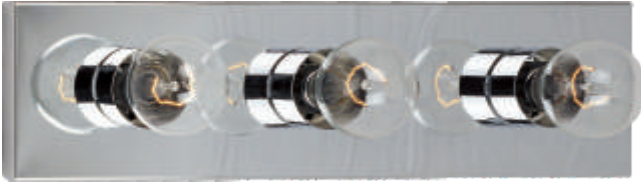

ESSENTIALS

Incandescent •

4453PC

A

B