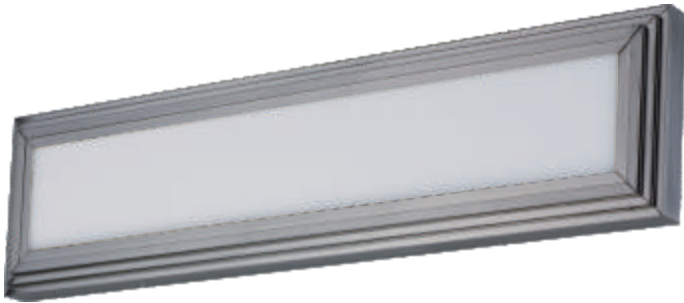

39672WTPC

PICAZZO

- Available finishes: Polished Chrome or Satin Nickel
- 3000K Color Temperature
- Dimmable LED bulbs included
- CRI 90+

39674 WTPC, WTSN

B