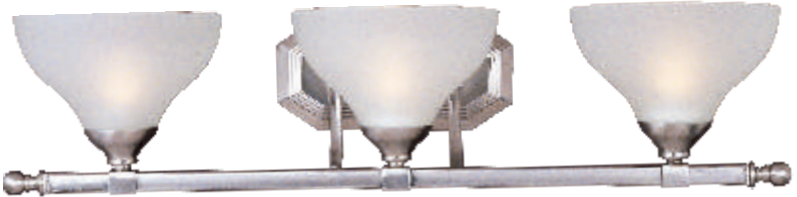

CONTOUR

Incandescent •

21273 FTSN

C

A