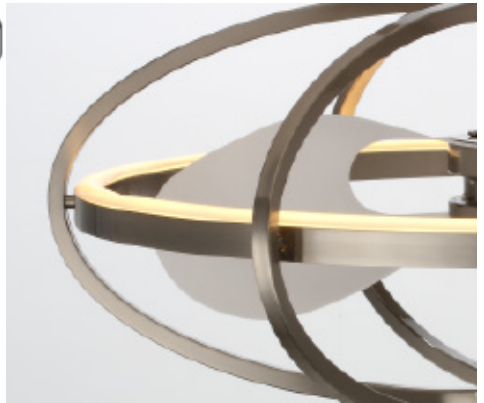

Includes

- 1 x 6" Downrod
- Remote Control

SN

Speeds	Airflow CFM	Electricity Use (excludes lights)	Airflow Efficiency
6	5057	31.90W	64.9

Finish: Satin Nickel